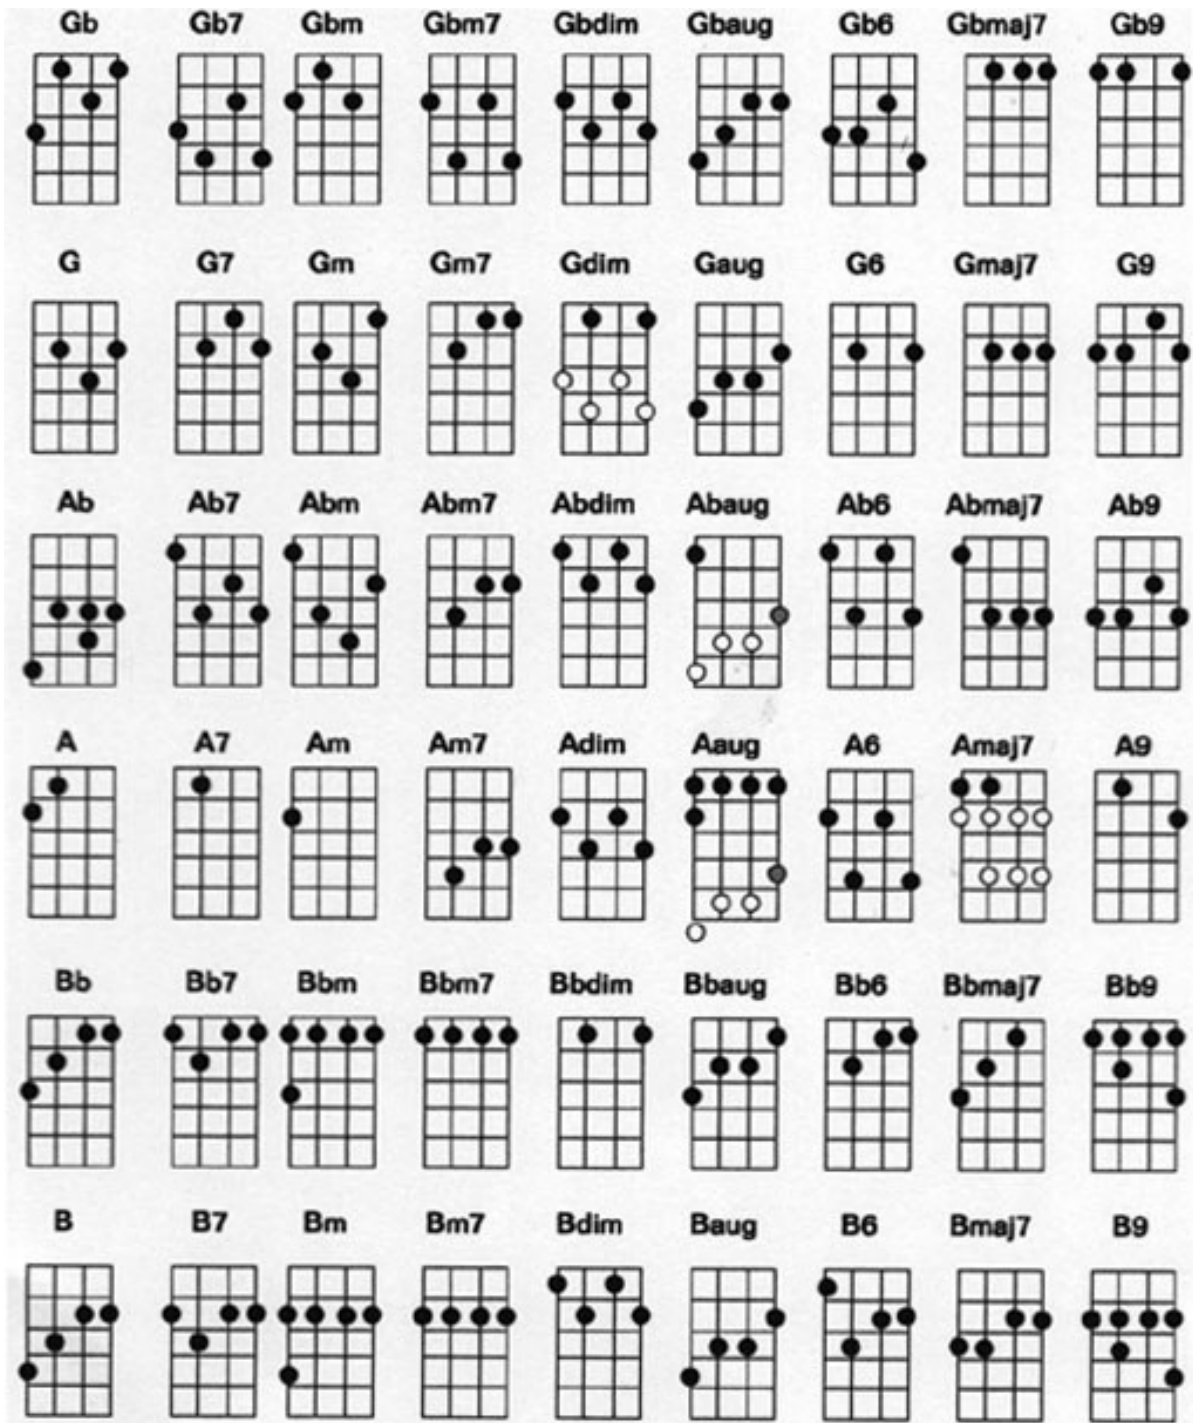

Ukulele Chords...

Ukulele Chord Chart - Standard G C E A Tuning:

C 	C7 	Cm 	Cm7 	Cdim 	Caug 	C6 	Cmaj7 	C9
Db 	Db7 	Dbm 	Dbm7 	Dbdim 	Dbaug 	Db6 	Dbmaj7 	Db9
D 	D7 	Dm 	Dm7 	Ddim 	Daug 	D6 	Dmaj7 	D9
Eb 	Eb7 	Ebm 	Ebm7 	Ebdim 	Ebaug 	Eb6 	Ebmaj7 	Eb9
E 	E7 	Em 	Em7 	Edim 	Eaug 	E6 	E7b9 	E9
F 	F7 	Fm 	Fm7 	Fdim 	Faug 	F6 	Fmaj7 	F9

[http://images.google.co.uk/imgres?
imgurl=http://www.ukulelesongs.com/cmn/images/ukulele_chords_chart_2
.jpg&imgrefurl=http://www.ukulelesongs.com/uke/ukulele_chords/music/t
abs/chords.php&usq=__AdlGi5CRiAh-pp7lVT-
KRNIB_OQ=&h=604&w=511&sz=92&hl=en&start=1&um=1&tbnid=ivln](http://images.google.co.uk/imgres?imgurl=http://www.ukulelesongs.com/cmn/images/ukulele_chords_chart_2.jpg&imgrefurl=http://www.ukulelesongs.com/uke/ukulele_chords/music/tabs/chords.php&usq=__AdlGi5CRiAh-pp7lVT-KRNIB_OQ=&h=604&w=511&sz=92&hl=en&start=1&um=1&tbnid=ivln)

1G3OUzvS2M:&tbnh=135&tbnw=114&prev=/images%3Fq%3Dukulele%2Bchord%2Bchart%26um%3D1%26hl%3Den%26sa%3DX