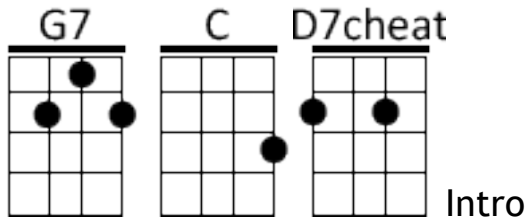

Caroline Status Quo

G7 G7 G7 G7 x4
C C G7 G7
D7 C G7 G7
G7 G7 G7 G7

Verse 1

If you(G7)want to turn me onto
(C)Anything you really want to
Turn me(G7)onto your(D7)love, your(G7)love.(D7)
If the(G7)night-time is the right time
(C)Anytime of yours is my time,
We can(G7)find time for(D7)love sweet(G7)love.(D7)

Chorus

(G7)Come on sweet Caroline,
You're my sweet Caroline,
You(C)know I want to take you,
I've really got to make you,
(G7)Come on sweet Caroline
(D7)Take my hand and(C)together we can rock 'n'(G7)roll.(D7)

Instrumental

G7 G7 G7 G7
C C G7 G7
D7 C G7 G7
G7 G7 G7 G7

Verse 3

If you(G7)want to turn me onto
(C)Anything you really want to
Turn me(G7)onto your(D7)love, your(G7)love.(D7) (G7)