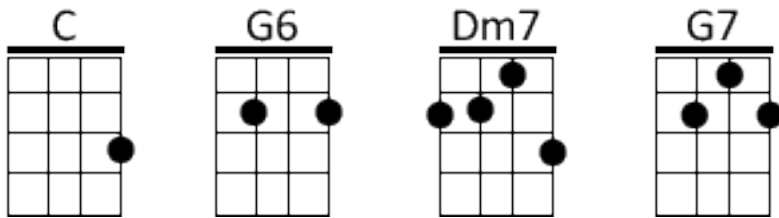

Drop Baby Drop in C

Intro: C↓↑↑↑↓ G6↓↑↑↑↓ Dm7↓↑↑↑↓ G7↓↑↑↑↓

C G6 Dm7 G7
 My heart does the tango, with every little move you make

C G6 Dm7 G7
 I love you like a mango, 'cause we can make it everyday

C G6 Dm7 G7
 I want you to drop baby, drop baby, drop, drop all your
 love on me

C G6 Dm7 G7
 Drop baby, drop baby, drop, drop 'cause I'm hungry

C G6
 My nights would be so lonely,

Dm7 G7

if ever you should choose to go

C G6 Dm7
 I'd live just like a zombie, with very little love to

G7
 show

C G6 Dm7 G7
 I want you to drop baby, drop baby, drop, drop all your love
 on me

C G6 Dm7 G7
 Drop baby, drop baby, drop, drop 'cause I'm hungry

Back to top - repeat instrumental and song