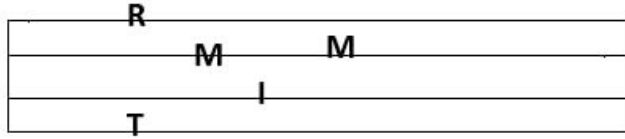

## Picking pattern for Intro and Instrumental

R - Ring finger  
M - Middle finger  
I - Index finger  
T - Thumb

C Am  
I like the flowers  
F G  
I like the daffodils  
C Am  
I love the mountains  
F G  
I love the rolling hills  
C Am  
I like the fireside  
F G  
When the lights are low  
C Am  
Boom ta ra ra, Boom ta ra ra  
F G  
Boom ta ra ra, Boom  
C Am  
Boom ta ra ra, Boom ta ra ra  
F G  
Boom ta ra ra, Boom