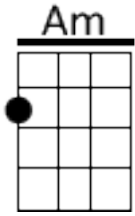

# I Love the Flowers

## Picking pattern for Intro and Instrumental

R - Ring finger  
M - Middle finger  
I - Index finger  
T - Thumb

C Am  
I like the flowers  
F G  
I like the daffodils  
C Am  
I love the mountains  
F G  
I love the rolling hills  
C Am  
I like the fireside  
F G  
When the lights are low  
C Am  
Boom ta ra ra, Boom ta ra ra  
F G  
Boom ta ra ra, Boom  
C Am  
Boom ta ra ra, Boom ta ra ra  
F G  
Boom ta ra ra, Boom