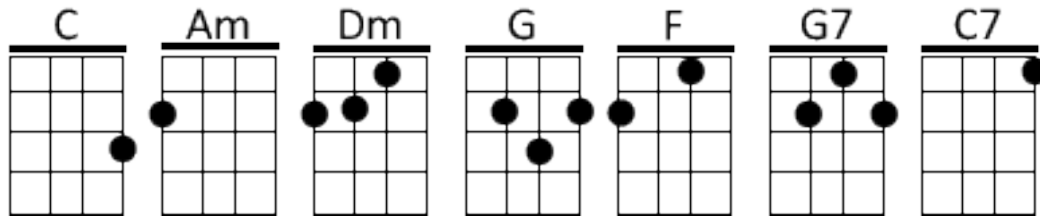

Loch Lomond [\(Listen to midi\)](#)

Intro: C // F // G7 // C //

C Am Dm G
 1. By yon bonnie banks and by yon bonnie braes,
C Am F G
 where the sun shines bright on Loch Lomond,
F C Dm F
 where me and my true love were ever wunt to gae,
(G7) C (C7) F G7 C
 on the bonnie, bonnie banks o` Loch Lo.....mond.

Chorus

C Am Dm G
 Oh, ye`ll tak` the high road and I`ll tak` the low road,
C Am F G
 and I`ll be in Scotland afore ye,
F C Dm F
 but me and my true love will never meet again
(G7) C (C7) F G7 C
 on the bonnie, bonnie banks o` Loch Lo.....mond.

C Am Dm G
 2. `Twas there that we parted in yon shady glen,
C Am F G
 on the steep, steep side o` Ben Lomon` ,
F C Dm F
 where in purple hue.. the Hieland hills we view,
(G7) C (C7) F G7 C
 an`the moon coming out in the gloa.....min` .

CHORUS

C Am Dm G
 3. The wee birdies sing and the wild flowers spring,
C Am F G
 and in sunshine the waters are sleepin` ,
F C Dm F
 but my broken heart it kens nae second spring,
(G7) C (C7) F G7 C
 tho` the woeful may cease from their gree.....tin` .