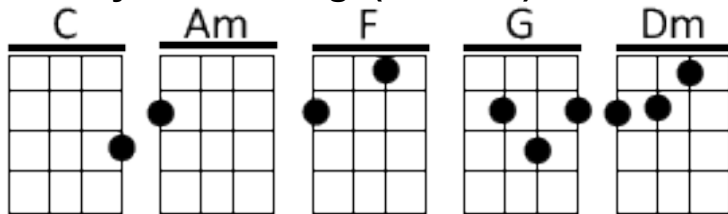

The Skye Boat Song (3/4 time)

Chorus

C **Am** **F** **G**
Speed, bonnie boat, like a bird on the wing,

C **F** **C - G**

“Onward!” the sailors cry.

C **Am** **F** **G**

Carry the lad that’s born to be King

C **F** **C**

over the sea to Skye.

- **Am** **Dm** **Am** **F** **Am**
 1. Loud the winds howl, loud the waves roar, thunderclaps rend the air.

Am **Dm** **Am** **F** **Am - G**
 Baffled our foes stand by the shore, follow they will not dare.

CHORUS

Am **Dm** **Am** **F** **Am**
 2. Through the waves leap, soft shall ye sleep, ocean’s a royal bed.

Am **Dm** **Am** **F** **Am - G**
 Rocked in the deep, Flora will keep watch by your weary head.

CHORUS

Am **Dm** **Am** **F** **Am**
 4. Burned are our homes, exile and death, scatter the loyal men.

Am **Dm** **Am** **F** **Am - G**
 Yet, `ere the sword, cool in the sheath, Charlie will come again.