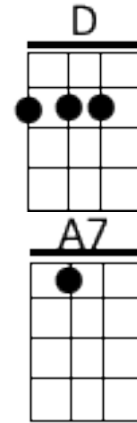

Yonder Comes A Sucker, by Jim Reeves

Chorus

D A7
Railroad steamboat river and canal
D
Yonder comes a sucker and he's got my gal
A7 D
And she's gone gone gone and she's gone gone gone
A7 D
And I'll bid her my last farewell

I fell in love with a pretty little thing
A7 D
I thought that wedding bells would ring

She was as sweet as she could be
A7 D
Till I found out what she did to me

Chorus

I asked her mother to let her go
A7 D
She whispered mother please tell him no
A7 D
Though he may think that I am true
A7 D
There are plenty more who'll think so too

Chorus

Now I won't cry my life away
A7 D
Some other sucker will have to pay

And when he finds that she is gone
A7 D
I guess I'll hear him sing this song

Chorus