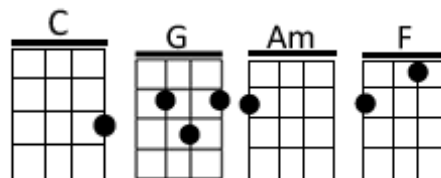

C / G / Am / G / F / F / C / G / (solo uke)
C / G / Am / G / F / F / C / G / (whole group)

C G Am
Looking From A Window Above

G F
It's Like A Story Of Love

C G
Can You Hear Me

C G Am
Came Back Only Yesterday

C G Am
Sometimes When I Think Of Her Name

G F
When It's Only A Game

C G
And I Need You

C G Am
Listen To The Words That You Say

G F
It's Getting Harder To Stay

C G
When I See You

CHORUS

C / G / Am / G / F / F / C / G /

Only You

Picking pattern for Intro and Instrumental

R - Ring finger
M - Middle finger
I - Index finger
T - Thumb

C G Am
This Is Going To Take A Long Time

G F
And I Wonder What's Mine

C G
Can't Take No More