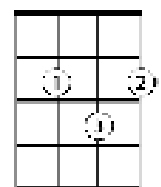

Any Dream Will Do

(Andrew Lloyd-Webber) - Joseph's Technicolour Dreamcoat

On 'eyes' sing 3rd string 2nd fret Thumbpick DDUUDUI

Intro: [G]

I closed my [G] eyes, [D] drew back the [G] curtain [C]
 To see for [G] certain [D] what I thought I [G] knew [D]
 Far far a [G] way, [D] someone was [G] weeping [C]
 But the world was [G] sleeping [D]
 Any dream will [G] do [D]

I wore my [G] coat, [D] with golden [G] lining [C]
 Bright colours [G] shining, [D] wonderful and [G] new [D]
 And in the [G] east, [D] the dawn was [G] breaking [C]
 And the world was [G] waking [D]
 Any dream will [G] do [G7]

Any dream will [G] do.

A7

C

G7

Em

G

G7