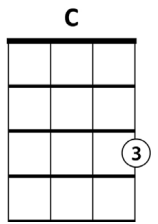

King of the Road

Sing 1st string 1st fret Count in 12341 D D D D

Intro: [F] [G7] [C]

[C] Trailer for [F] sale or rent,

[G7] Rooms to let... [C] fifty cents.

No phone, no [F] pool, no pets,

I [G7] ain't got no cigarettes

Ah, but.. [C] two hours of [F] pushin' broom

Buys an [G7] eight by twelve [C] four-bit room

I'm a [C7] man of [F] means by no means [G7] King of the [C] road.

[C] Third boxcar, [F] midnight train, [G7]

Destination...[C] Bangor, Maine.

[G7] King of the [C] road. [G7] King of the [C] road.