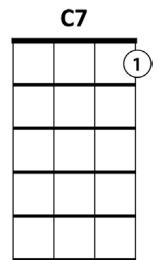

King of the Road

Sing 1st string 1st fret Count in 12341 D D D D

Intro: [F] [G7] [C]

[C] Trailer for [F] sale or rent,

[G7] Rooms to let... [C] fifty cents.

No phone, no [F] pool, no pets,

I [G7] ain't got no cigarettes

Ah, but.. [C] two hours of [F] pushin' broom

Buys an [G7] eight by twelve [C] four-bit room

I'm a [C7] man of [F] means by no means [G7] King of the [C] road.

[C] Third boxcar, [F] midnight train, [G7]

Destination...[C] Bangor, Maine.

Old worn out [F] suits and shoes,

I [G7] don't pay no union dues,

I smoke [C] old stogies [F] I have found

[G7] Short, but not too [C] big around

I'm a [C7] man of [F] means by no means [G7] King of the [C] road.