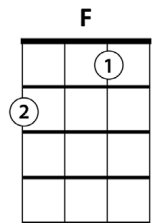

King of the Road

Sing 1st string 1st fret Count in 12341 D D D D

Intro: [F] [G7] [C]

[C] Trailer for [F] sale or rent,

[G7] Rooms to let... [C] fifty cents.

No phone, no [F] pool, no pets,

I [G7] ain't got no cigarettes

Ah, but.. [C] two hours of [F] pushin' broom

Buys an [G7] eight by twelve [C] four-bit room

I'm a [C7] man of [F] means by no means [G7] King of the [C] road.

[C] Third boxcar, [F] midnight train, [G7]

Destination...[C] Bangor, Maine.

Old worn out [F] suits and shoes,

I [G7] don't pay no union dues,

I smoke [C] old stogies [F] I have found

[G7] Short, but not too [C] big around

I'm a [C7] man of [F] means by no means [G7] King of the [C] road.