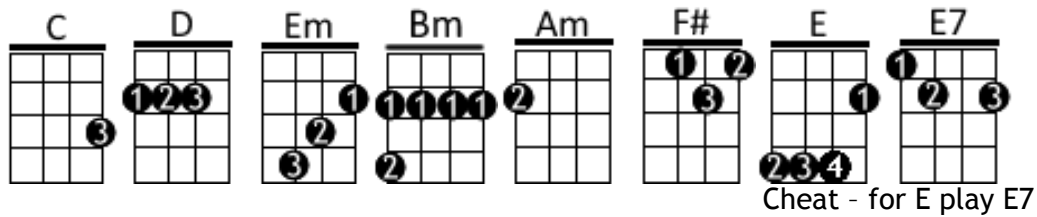

Don't You Want Me v2

Chord Tips

Try holding down D with 2nd 3rd and little finger then you just slide them up for the E chord and add your first finger on the first string. You can then slide them up again for the F# chord.

Intro: Em C Em 1st Note C

You were [C]working as a waitress in a [D]cocktail bar [C]When I met [D]you
 I [C]picked you out, I shook you up, and [D]turned you around
 [C]Turned you into someone [D]new
 Now [C]five years later on you've got the [D]world at your feet
 [C]Success has been so easy for [D]you
 But [C] don't forget it's me who put you [D]where you are now C
 And [C]I can put you back down [C]too