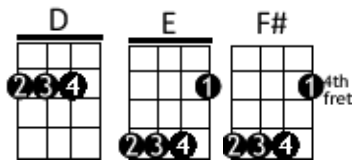

Don't You Want Me v2

Chord Tips

Try holding down D with 2nd 3rd and little finger then you just slide them up for the E chord and add your first finger on the first string. You can then slide them up again for the F# chord.

Intro: Em C Em 1st Note C

You were [C]working as a waitress in a [D]cocktail bar [C]When I met [D]you
 I [C]picked you out, I shook you up, and [D]turned you around
 [C]Turned you into someone [D]new
 Now [C]five years later on you've got the [D]world at your feet
 [C]Success has been so easy for [D]you
 But [C] don't forget it's me who put you [D]where you are now C
 And [C]I can put you back down [C]too