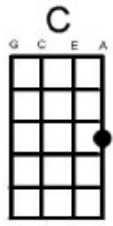

And I [F] still [C] find it [D] so hard
To [F] say what I [C] need to [D] say
But I'm [F] quite sure [C] that you'll [D] tell me
Just how [G] I should [C] feel [D] today