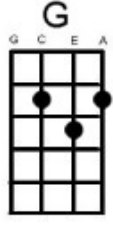

And I [F] thought I [C] was mis[D]taken
And I [F] thought I [C] heard you [D] speak
Tell me [F] how [C] do I [D] feel
Tell me [G] now [C] how should I [D] feel

Repeat Intro

I [F] thought I [C] told you to [D] leave me
While I [F] walked down [C] to the [D] beach
Tell me [F] how [C] does it [D] feel when your [G] heart [C] grows [D] cold

Repeat Intro