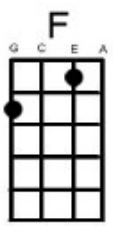

Blue Monday New Order

Hear this song at: <http://www.youtube.com/watch?v=VyoDbX1EKPO> (play along in this key from 2:10)

From: Richard G's Ukulele Songbook www.scorpexuke.com

Uke 1	F	C	D	G	C	D						
Uke 2	E: 1	1	-	-	-	-	-	3	3	-	-	-
	C: 0	0	0	0	2	2	2	2	0	0	0	0
	G: -	-	0	0	2	2	2	2	-	-	0	0
Uke 3	A: 5	5	5	5	5	5	5	5	3	5	-	8
									8	8	8	8
									8	8	8	8
									10	5	-	

Uke 2 riff plays through alone first.

Uke 3 riff plays over second time through

Riff sequence starts at 1:03 on recording

[F] How [C] does it [D] feel to [F] treat me [C] like you [D] do
When you've [F] laid your [C] hands u[D]pon me
And [G] told me [C] who you [D] are

I [F] thought I [C] was mis[D]taken
I [F] thought I [C] heard your [D] words
Tell me [F] how [C] do I [D] feel
Tell me [G] now how [C] do I [D] feel

Repeat Intro

[F] Those who [C] came be[D]fore me
[F] Lived through [C] their vo[D]cations
From the [F] past un[C]til com[D]pletion
They will [G] turn a[C]way no [D] more