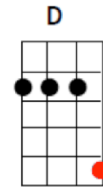

(with recorders/ whistles/ whistling)

[D] ///|///|///|///| **[G]** ///|///| **[D]** ///|///| **[Em]** ///|///| **[Bm]** ///| / - - -

I met my **[G]** love by the gas works wall
Dreamed a **[C]** dream by the old ca**[G]**nal
I kissed my girl by the factory wall
Dirty old **[D]** town - Dirty old **[Em]** town

Clouds a **[G]** drifting across the moon
Cats are **[C]** prowling on their **[G]** beat
Spring's a girl from the street at night
Dirty old **[D]** town - Dirty old **[Em]** town

Instrumental (key change & with recorders/ whistles/ whistling)

[C] ///|///|///|///| **[F]** ///|///| **[C]** ///|///|
[C] ///|///|///|///| **[G]** ///|///| **[Am]** ///| / - - -

I heard a **[G]** siren from the docks
Saw a **[C]** train set the night on **[G]** fire
Smelled the spring on the smoky wind
Dirty old **[D]** town - Dirty old **[Em]** town

(Back to Loud)

Dirty old <**[Am]**> town - Dirty old <**[Em]**> town
Dirty old **[D]** town - Dirty old **[Em]** town **[STOP]**

**Dirty
Old
Town**