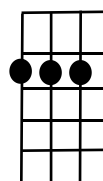

I Wanna Hold Your Hand – The Beatles

Intro: C D x 4

G D Em Bm
Oh Yeah, I'll tell you something, I think you'll understand

G D Em Bm
When I'll – say that something, I wanna hold your hand

C D G Em C D G
I wanna hold your hand, I wanna hold your hand

G D Em Bm
Oh please, say to me, You'll let me be your man

G D Em Bm
And please, say to me, You'll let me hold your hand

C D G Em C D G
Now let me hold your hand, I wanna hold your hand

(Quieter)

Dm7 G C Am
And when I touch you I feel happy – inside

Dm7 G C
Its such a feeling that my love

D C D C D
I can't hide – I can't hide – I can't hide!

G D Em Bm
Yeah you, got that something, I think you'll understand

G D Em Bm
When I – say that something, I wanna hold your hand

C D G Em C D G
I wanna hold your hand, I wanna hold your hand

(Quieter)

Dm7 G C Am
And when I touch you I feel happy – inside

Dm7 G C
Its such a feeling that my love

D C D C D
I can't hide – I can't hide – I can't hide!

G D Em Bm
Oh Yeah, you've got that something, I think you'll understand

G D Em Bm
When I feel that something, I wanna hold your hand

C D G Em C D Bm
I wanna hold your hand, I wanna hold your hand

C D C // // // // G
I wanna hold your ha-a-a-a-and!

C

D

I
W
A
N
N
A

H
O
L
D

Y
O
U
R

H
A
N
D