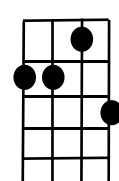

I Wanna Hold Your Hand – The Beatles

Intro: C D x 4

G D Em Bm
Oh Yeah, I'll tell you something, I think you'll understand

G D Em Bm
When I'll – say that something, I wanna hold your hand

C D G Em C D G
I wanna hold your hand, I wanna hold your hand

G D Em Bm
Oh please, say to me, You'll let me be your man

G D Em Bm
And please, say to me, You'll let me hold your hand

C D G Em C D G
Now let me hold your hand, I wanna hold your hand

(Quieter)

Dm7 G C Am
And when I touch you I feel happy – inside

Dm7 G C
Its such a feeling that my love

D C D C D
I can't hide – I can't hide – I can't hide!

G D Em Bm
Yeah you, got that something, I think you'll understand

G D Em Bm
When I – say that something, I wanna hold your hand

C D G Em C D G
I wanna hold your hand, I wanna hold your hand

(Quieter)

Dm7 G C Am
And when I touch you I feel happy – inside

Dm7 G C
Its such a feeling that my love

D C D C D
I can't hide – I can't hide – I can't hide!

G D Em Bm
Oh Yeah, you've got that something, I think you'll understand

G D Em Bm
When I feel that something, I wanna hold your hand

C D G Em C D Bm
I wanna hold your hand, I wanna hold your hand

C D C // // // // G
I wanna hold your ha-a-a-a-and!

Bm

Dm7

I
W
A
N
N
A

H
O
L
D

Y
O
U
R

H
A
N
D