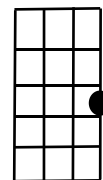

I Wanna Hold Your Hand – The Beatles

Intro: C D x 4

G D Em Bm
Oh Yeah, I'll tell you something, I think you'll understand

G D Em Bm
When I'll – say that something, I wanna hold your hand

C D G Em C D G
I wanna hold your hand, I wanna hold your hand

G D Em Bm
Oh please, say to me, You'll let me be your man

G D Em Bm
And please, say to me, You'll let me hold your hand

C D G Em C D G
Now let me hold your hand, I wanna hold your hand

(Quieter)

Dm7 G C Am
And when I touch you I feel happy – inside

Dm7 G C
Its such a feeling that my love

D C D C D
I can't hide – I can't hide – I can't hide!

G D Em Bm
Yeah you, got that something, I think you'll understand

G D Em Bm
When I – say that something, I wanna hold your hand

C D G Em C D G
I wanna hold your hand, I wanna hold your hand

(Quieter)

Dm7 G C Am
And when I touch you I feel happy – inside

Dm7 G C
Its such a feeling that my love

D C D C D
I can't hide – I can't hide – I can't hide!

G D Em Bm
Oh Yeah, you've got that something, I think you'll understand

G D Em Bm
When I feel that something, I wanna hold your hand

C D G Em C D Bm
I wanna hold your hand, I wanna hold your hand

C D C // // // // G
I wanna hold your ha-a-a-a-and!

C