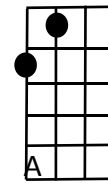

Intro 1 2

D - G  
Ride it on out like a bird in the sky ways

D A  
Ride it on out like if you were a bird

D G  
Fly it all out like an eagle in a sunbeam

D A D  
Ride it out like if you were a bird Daaa Da Da Daa Da Da Daa x2

Verse chords Do Dahs

Chord X all the way through [damped strings]:

Catch a bright star and place it on your forehead

Say a few spells and baby there you go

Take a black cat and sit it on your shoulder

And in the morning you'll know all you know Daaa Da Da Daa Da Da Daa x2

D A D  
Wear your hair long babe you can't go wrong Daaa Da Da Daa Da Da Daa x2

End:

4 x: | Lead: Da da doo bee da  
Response: Da da Doo bee da

R  
I  
D  
E

A

W  
H  
I  
T  
E

S  
W  
A  
N