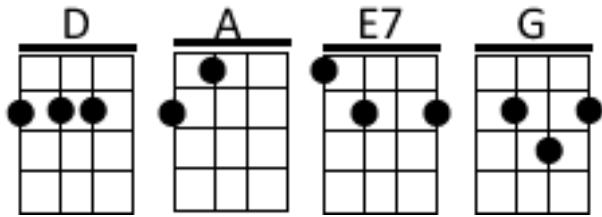

## River Deep

Simplified version for beginners

D D D D D D D D A.....

When I was a little [D] girl I had a rag doll The only doll I've ever [A] owned

Now I love you just the [D] way I loved that rag doll But only now my love has [A] grown

### CHORUS

And [G] do I love you my oh my Yeah [A] river deep mountain high [G] If I lost you would I cry

[A] Oh how I love you baby...baby baby baby

D D D D D D D D A.....

When you were a young boy [D] did you have a puppy That always followed you [A] around

Well I'm gonna be as [D] faithful as that puppy No I'll never let you [A] down

Cause it goes [E7] on and on like a river [A] flows And it gets [E7] bigger baby and heaven [A] knows And it gets [E7] sweeter baby as it [A] grows

### Rpt Chorus

[A] I love you baby like a flower loves the spring [A] And I love you baby like a robin loves to sing

[D] And I love you baby like a school boy loves his pie [A] And I love you baby river deep mountain high