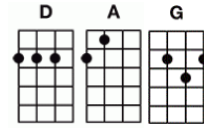

Intro: [D] ///|[A]/[G]/| x 4

[D]Morning, it's a-[A]-nother [G]pure grey [D]morning,
 Don't [A]know what the [G]day is [D]holding
 When I [A]get up-[G]-tight nd I [D]walk right
 Into the [A]path of a [G]lightning [D]bolt ///|[A]/[G]/|[D] ///|[A]/[G]/|

[D]Met her as the [A]angels [G]parted [D]for her,
 But she [A]only [G]brought me [D]torture
 But [A]that's what [G]happens when it's [D]you that's standing
 In the [A]path of a [G]lightning [D]bolt ///|[A]/[G]/|[D] ///|///|

Chorus: [G]Everyone I see just wants to walk with gritted teeth
 But I just [D]sta-and by and I wait my time
 They say you [G]gotta tow the line, they want the water not the wine
 But when I [D]see the signs
 I [A]jump on that [G]lightning [D]bolt ///|[A]/[G]/|[D] ///|[A]/[G]/|
 |[D] ///|[A]/[G]/|[D] ///|[A]/[G]/|