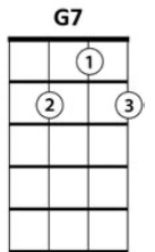

[C] Sweep through the heather like deer in the [C7] glen / /
[F] Carry me back to the [C] days I knew then / /
Nights when we sang like a heavenly [C7] choir / /
of the [F] life and the times of the [G7] Mull of Kin-[C]tyre / /