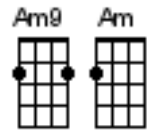

It must be love (Same key as original)

Madness

<https://www.youtube.com/watch?v=vmezllrFQmY>

Intro

A 0-0 - 0 - 0 - | 2-2 - 2 - 2 - | 0-0 - 0 - 0 - | 2-2 - 2 - 2 - |
 E - - 0 - 0 - 0 | - - 0 - 0 - 0 | - - 0 - 0 - 0 | - - 0 - 0 - 0 |
 C - - - - - - | - - - - - - | - - - - - - | - - - - - - |
 G - - - - - - | - - - - - - | - - - - - - | - - - - - - |

Start Note B

[Am] [Am9] [Am] [Am9]

Strum - simple down strums

[Am] [Am9] [Am] [Am9]

[Am] // I never [Am9] thought I'd miss you

[Am] // Half as [Am9] much // as I [G] do //[Gsus4] /// [Gsus4] ///<[G]>

[Am] // And I never [Am9] thought I'd feel this [Am] way /

The way I [Am9] feel // about [G] you //[Gsus4] /// [Gsus4] ///<[G]>

[Em] // As soon as I [A7] wake up / every [D] night // every [E7] day ///

[Am] // I know that it's you I need /

To [Am7] take the blues a-[D] way // [D7] ///

To [Am7] take the blues a-[D] way // [D7] ///

CHORUS

[G] It must be [D] love / [Bm] love / [G] love / [D] //

[G] It must be [D] love / [Bm] love / [G] love / [D] //

[Am] Nothing more / [Bm] Nothing less / [C] Love is the <[C]> best