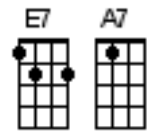

It must be love (Same key as original)

Madness

<https://www.youtube.com/watch?v=vmezllrFQmY>

Intro

A 0-0 - 0 - 0 - | 2-2 - 2 - 2 - | 0-0 - 0 - 0 - | 2-2 - 2 - 2 - |
 E - - 0 - 0 - 0 | - - 0 - 0 - 0 | - - 0 - 0 - 0 | - - 0 - 0 - 0 |
 C - - - - - - | - - - - - - | - - - - - - | - - - - - - |
 G - - - - - - | - - - - - - | - - - - - - | - - - - - - |

Start Note B

[Am] [Am9] [Am] [Am9]

Strum - simple down strums

[Am] [Am9] [Am] [Am9]

[Am] // I never [Am9] thought I'd miss you

[Am] // Half as [Am9] much // as I [G] do //[Gsus4] /// [Gsus4] ///<[G]>

[Am] // And I never [Am9] thought I'd feel this [Am] way /

The way I [Am9] feel // about [G] you //[Gsus4] /// [Gsus4] ///<[G]>

[Em] // As soon as I [A7] wake up / every [D] night // every [E7] day ///

[Am] // I know that it's you I need /

To [Am7] take the blues a-[D] way // [D7] ///

To [Am7] take the blues a-[D] way // [D7] ///

CHORUS

[G] It must be [D] love / [Bm] love / [G] love / [D] //

[G] It must be [D] love / [Bm] love / [G] love / [D] //

[Am] Nothing more / [Bm] Nothing less / [C] Love is the <[C]> best