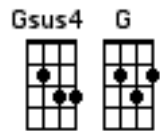

Start Note B

[Am] [Am9] [Am] [Am9]

Strum - simple down strums

[Am] [Am9] [Am] [Am9]

[Am] // I never [Am9] thought I'd miss you

[Am] // Half as [Am9] much // as I [G] do //[Gsus4] /// [Gsus4] ///<[G]>

[Am] // And I never [Am9] thought I'd feel this [Am] way /

The way I [Am9] feel // about [G] you //[Gsus4] /// [Gsus4] ///<[G]>

[Em] // As soon as I [A7] wake up / every [D] night // every [E7] day ///

[Am] // I know that it's you I need /

To [Am7] take the blues a-[D] way // [D7] ///