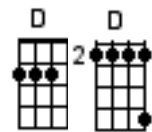

It must be love (Same key as original)

Madness

<https://www.youtube.com/watch?v=vmezllrFQmY>

Intro

A 0-0 - 0 - 0 - | 2-2 - 2 - 2 - | 0-0 - 0 - 0 - | 2-2 - 2 - 2 - |
 E - - 0 - 0 - 0 | - - 0 - 0 - 0 | - - 0 - 0 - 0 | - - 0 - 0 - 0 |
 C - - - - - - | - - - - - - | - - - - - - | - - - - - - |
 G - - - - - - | - - - - - - | - - - - - - | - - - - - - |

Start Note B

[Am] [Am9] [Am] [Am9]

Strum - simple down strums

[Am] [Am9] [Am] [Am9]

[Am] // I never [Am9] thought I'd miss you

[Am] // Half as [Am9] much // as I [G] do //[Gsus4] /// [Gsus4] ///<[G]>

[Am] // And I never [Am9] thought I'd feel this [Am] way /

The way I [Am9] feel // about [G] you //[Gsus4] /// [Gsus4] ///<[G]>

[Em] // As soon as I [A7] wake up / every [D] night // every [E7] day ///

[Am] // I know that it's you I need /

To [Am7] take the blues a-[D] way // [D7] ///

To [Am7] take the blues a-[D] way // [D7] ///

CHORUS

[G] It must be [D] love / [Bm] love / [G] love / [D] //

[G] It must be [D] love / [Bm] love / [G] love / [D] //

[Am] Nothing more / [Bm] Nothing less / [C] Love is the <[C]> best