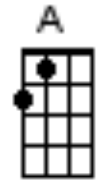

[C] I / / / / | / / wonder if one [G] day that / you'll [G7] say that / you [C] care
If you say you love me [G] madly / I'll [G7] gladly / be [C] there
Like a puppet on a [G] string / / / | / / / / | / / / / | / / / / |