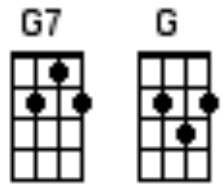

Puppet on a String

Start note G
Strum pattern DUDUDuDX

Intro: [C] DUDU|DUDX [C] DUDU|DUDX

[C] I / / / / | / / wonder if one [G] day that / you'll [G7] say that / you [C] care
 If you say you love me [G] madly / I'll [G7] gladly / be [C] there
 Like a puppet on a [G] str / / / | / / / / | / / / / | <[G]> ing 2 3 4

[C] Love is just like a [G] merry-go-round / / /
 With [G7] all the fun of the [C] fair / / /
 One day I'm feeling [G] down on the ground /
 [G7] Then I'm up in the [C] air / / /
 [F] Are you leading me [C] on / / /
 To-[B7] morrow will you be [G] gone / [G7] / [G 0] / [G7] /