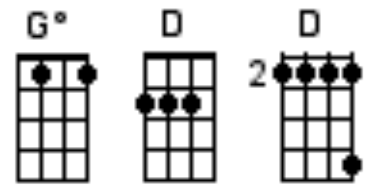

[C] I / / / / | / / wonder if one [G] day that / you'll [G7] say that / you [C] care
If you say you love me [G] madly / I'll [G7] gladly / be [C] there
Like a puppet on a [G] str / / / | / / / / | / / / / | <[G]> ing 2 3 4

[C] I may win on the [G] roundabout /
[G7] Then I'll lose on the [C] swings / / /
In or out, there is [G] never a doubt / / /
[G7] Just who's pulling the [C] strings / / /
[F] I'm all tied up with [C] you / / /
But [B7] where's this leading me [G] too / [G7] / [G 0] / [G7] /