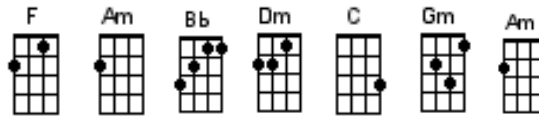

Human (5 semitones lower than original)

The Killers

<https://www.youtube.com/watch?v=RIZdT1472Y>

Intro (could pick throughout!)

A -0-0-0-0 |
E 1-1-1-1- | x 4
C - - - - - |
G - - - - - |

Start Note F
DduDD

[F]

I [F] did my best to [Am] notice / when the [Bb] call came down the [F] line //
Up to the [C] platform of sur- [Dm] render / I was [Bb] brought, but I was [C] kind ///
(And) [F] some-times I get [Am] nervous / when I [Bb] see an open [Dm] door /
Close your eyes / clear your [Bb] heart /// [C] [C] ///