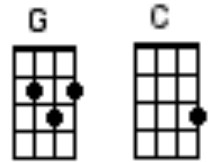

Keep on Running (1 tone below track)

Start Note E
D D dudu

Spencer Davis Group

https://www.youtube.com/watch?v=kamXvqoL_JA

[G] [C] [G] [C] [G] [C] [D] // // // //

Keep on [G] runnin' // // // // Keep on [D] hi-iding //
// One fine [Em] day I'm gonna be the [C] one / to make you under-[G] sta-and //
Oh [C] yea-eah I'm gonna be your [G] man // // [D] // // // //

Keep on [G] runnin' // // // // Runnin' [D] from my arms //
// One fine [Em] day I'm gonna be the [C] one / to make you under-[G] sta-and //
Oh [C] yea-yeah I'm gonna be your [G] man // // [G]

Hey hey [Em] hey, everyone just talkin' about me
[D] / It makes me feel so ba-ad /
Hey hey [Em] hey, everyone just laughin' about me
[D] / It makes me feel so sad /