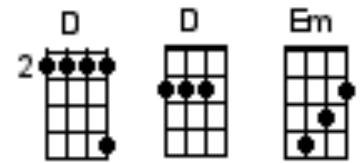

[G] [C] [G] [C] [G] [C] [D] // // // //

Keep on [G] runnin' // // // // Keep on [D] hi-iding //
// One fine [Em] day I'm gonna be the [C] one / to make you under-[G] sta-and //
Oh [C] yea-eah I'm gonna be your [G] man // // [D] // // // //

Keep on [G] runnin' // // // // Runnin' [D] from my arms //
// One fine [Em] day I'm gonna be the [C] one / to make you under-[G] sta-and //
Oh [C] yea-yeah I'm gonna be your [G] man // // [G]

Hey hey [Em] hey, everyone just talkin' about me
[D] / It makes me feel so ba-ad /
Hey hey [Em] hey, everyone just laughin' about me
[D] / It makes me feel so sad /