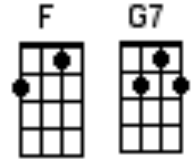

Shoop Shoop Song (same key as track)

<https://www.youtube.com/watch?v=yCpKQjqb8Y4>

Start Note G
D D I D D

Cher

<[G]> Does he love <[G]> me <[F]> I want to know -ow <[F]>-ow
<[G]> How can I tell <[G]> if he <[G7]> loves me so

Is it [Dm] in his [G] eyes? (Oh [Dm] no! You'll be de-[G] ceived)
Is it [Dm] in his [G] sighs? (Oh [Dm] no! He'll make be-[G] lieve)
if you [C] wanna [Am] know if [F] he-e loves you [G] so
It's in his [C] ki-i-iss [F] That's where it [G] is / Oh yeah

Or is it [Dm] in his [G] face? (Oh [Dm] no! That's just his [G] charms)
In his [Dm] warm em-[G] brace? (Oh [Dm] no! That's just his [G] arms)
if you [C] wanna [Am] know if [F] he-e loves you [G] so
It's in his [C] ki-i-iss [F] That's where it [G] is / (Whoa -o - oh)
It's in his [C] ki-i-iss [F] That's where it [G] is

Whoa-o-o [E7] hug him (hug him) and squeeze him tight /
[Am] Find out what you want to know-ow-ow-ow
[D] If it's love / if it [D7] really is /
<[G]> It's / there / in his ki-iss / /

How about the [Dm] way he [G] acts? (Oh [Dm] no! That's not the [G] wa-ay)
And [Dm] you're not [G] listenin' to [Dm] all I [G] say-ay
if you [C] wanna [Am] know if [F] he-e loves you [G] so
It's in his [C] ki-i-iss [F] That's where it [G] is / (Whoa oh)
It's in his [C] ki-i-iss [F] That's where it [G] is