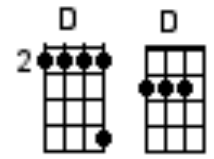

10. Don't Stop Believin' - JOURNEY

Start note : F#
Strumming pattern : D D D D

FOUR BEAT FEEL

INTRO: [D] [A] [Bm7] [G] REPEATED

[D] /// Just a [A] small town girl [Bm7] // living in a [G] lonely world
[D] /// She took the [A] midnight train going [F#m] anywhere [G]
[D] /// Just a [A] city boy [Bm7] // born and raised in [G] south Detroit
[D] /// He took the [A] midnight train going [F#m] anywhere [G]

[D] // A singer in a [A] smoky room
[Bm7] // A smell of wine and [G] cheap perfume
[D] / For a smile they can [A] share the night
It goes [F#m] on and on and [G] on and o-on

[G] Strangers / waiting / [D] // up and down the boulevard
Their [G] shadow / searching in the [D] nigh-igh-ight [D]
[G] Streetlight / people / [D] // living just to find emotion
[G] Hiding / somewhere in the [A] night /// [G] // [A7] //

[D] / Working hard to [A] get my fill [Bm7] // everybody [G] wants a thrill
[D] / Paying anything to [A] roll the dice just [F#m] one more time [G]
[D] / Some will win / [A] / some will lose /
[Bm7] // Some were born to [G] sing the blues
[D] / Oh the movie [A] never ends it goes [F#m] on and on and [G] on and o-on

[G] Strangers / waiting / [D] // up and down the boulevard
Their [G] shadow / searching in the [D] nigh-igh-ight [D]
[G] Streetlight / people / [D] // living just to find emotion
[G] Hiding / somewhere in the [A] night /// [G] // [A7] //