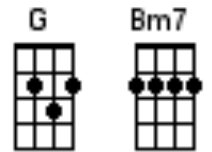

10. Don't Stop Believin' - JOURNEY

Start note : F#
Strumming pattern : D D D D

FOUR BEAT FEEL

INTRO: [D] [A] [Bm7] [G] REPEATED

[D] /// Just a [A] small town girl [Bm7] // living in a [G] lonely world
[D] /// She took the [A] midnight train going [F#m] anywhere [G]
[D] /// Just a [A] city boy [Bm7] // born and raised in [G] south Detroit
[D] /// He took the [A] midnight train going [F#m] anywhere [G]

[D] // A singer in a [A] smoky room
[Bm7] // A smell of wine and [G] cheap perfume
[D] / For a smile they can [A] share the night
It goes [F#m] on and on and [G] on and o-on

[G] Strangers / waiting / [D] // up and down the boulevard
Their [G] shadow / searching in the [D] nigh-igh-ight [D]
[G] Streetlight / people / [D] // living just to find emotion
[G] Hiding / somewhere in the [A] night /// [G] // [A7] //

[D] / Working hard to [A] get my fill [Bm7] // everybody [G] wants a thrill
[D] / Paying anything to [A] roll the dice just [F#m] one more time [G]
[D] / Some will win / [A] / some will lose /
[Bm7] // Some were born to [G] sing the blues
[D] / Oh the movie [A] never ends it goes [F#m] on and on and [G] on and o-on

[G] Strangers / waiting / [D] // up and down the boulevard
Their [G] shadow / searching in the [D] nigh-igh-ight [D]
[G] Streetlight / people / [D] // living just to find emotion
[G] Hiding / somewhere in the [A] night /// [G] // [A7] //