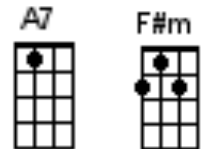

10. Don't Stop Believin' - JOURNEY

Start note : F#
Strumming pattern : D D D D

FOUR BEAT FEEL

INTRO: [D] [A] [Bm7] [G] REPEATED

[D] /// Just a [A] small town girl [Bm7] // living in a [G] lonely world
[D] /// She took the [A] midnight train going [F#m] anywhere [G]
[D] /// Just a [A] city boy [Bm7] // born and raised in [G] south Detroit
[D] /// He took the [A] midnight train going [F#m] anywhere [G]

[D] // A singer in a [A] smoky room
[Bm7] // A smell of wine and [G] cheap perfume
[D] / For a smile they can [A] share the night
It goes [F#m] on and on and [G] on and o-on

[G] Strangers / waiting / [D] // up and down the boulevard
Their [G] shadow / searching in the [D] nigh-igh-ight [D]
[G] Streetlight / people / [D] // living just to find emotion
[G] Hiding / somewhere in the [A] night /// [G] // [A7] //

[D] / Working hard to [A] get my fill [Bm7] // everybody [G] wants a thrill
[D] / Paying anything to [A] roll the dice just [F#m] one more time [G]
[D] / Some will win / [A] / some will lose /
[Bm7] // Some were born to [G] sing the blues
[D] / Oh the movie [A] never ends it goes [F#m] on and on and [G] on and o-on

[G] Strangers / waiting / [D] // up and down the boulevard
Their [G] shadow / searching in the [D] nigh-igh-ight [D]
[G] Streetlight / people / [D] // living just to find emotion
[G] Hiding / somewhere in the [A] night /// [G] // [A7] //