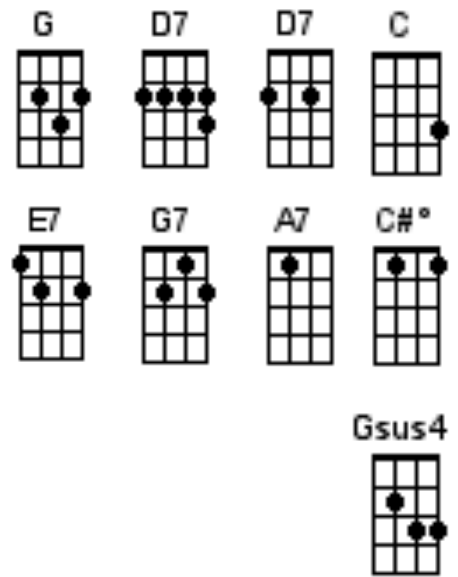

I Do Like To Be Beside The Seaside

/Singing In The Rain Medley

Start note : D
 Strum : DuD DuDuDuD D

Intro: [G] [G] [G] [G] ///

Oh I [G] do like to be beside the [D7] seaside oh I [G] do like to be beside the [C] sea
 Oh I [D7] do like to stroll along the [G] prom prom [E7] prom
 Where the [A7] brass bands play tiddley [D7] om pom pom
 Oh I [G] do like to be beside the [D7] seaside oh I [G] do like to be beside the [C] sea
 When I'm [C#°] down beside the sea I'm be-[G] side myself with [E7] glee
 Beside the [A7] seaside [D7] beside the [G] sea //

[G7] / I'm [C] singin' in the rain just singin' in the rain!
 What a glorious feelin' I'm [G7] / happy again!
 I'm laughin' at clouds so dark up above
 The sun's in my heart and I'm [C] / ready for love
 Let the stormy clouds chase everyone from the place
 Come on with the rain I've a [G7] / smile on my face
 I walk down the lane with a happy refrain
 Just singin' singin' in the [C] rain ///

[D7] /// Oh I [G] do like to be beside the [D7] seaside
 Oh I [G] do like to be beside the [C] sea
 Oh I [D7] do like to stroll along the [G] prom prom [E7] prom
 Where the [A7] brass bands play tiddley [D7] om pom pom
 Oh I [G] do like to be beside the [D7] seaside oh I [G] do like to be beside the [C] sea
 When I'm [C#°] down beside the sea I'm be-[G] side myself with [E7] glee
 Beside the [A7] seaside [D7] beside the [G] sea
 [E7] / Beside the [A7] seaside [D7] / beside the [G] sea /
 [E7] / Beside the <[A7]> seaside <[D7]> beside the <[G]> sea <[Gsus4]> <[G]>