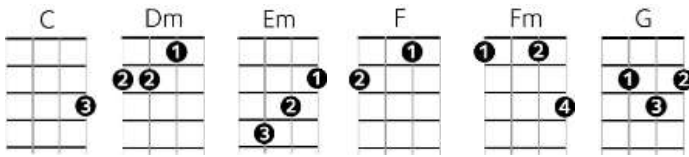

## Nowhere Man (C)

Strum pattern: D D D D  
Start note: G

[C] He's a real [G] nowhere man, [F] sitting in his [C] nowhere land,  
[Dm] Making all his [Fm] nowhere plans for [C] nobody.

[C] Doesn't have a [G] point of view, [F] knows not where he's [C] going to.  
[Dm] Isn't he a [Fm] bit like you [C] and me?

Nowhere [Em] man, please [F] listen.  
You don't [Em] know what you're [F] missing.  
Nowhere [Em] man, the [Dm] world is at your command. [G7]

[C] [G] [F] [C]  
[Dm] [Fm] [C]

[C] He's as blind as [G] he can be, [F] just sees what he [C] wants to see.  
[Dm] Nowhere man, [Fm] can you see me, at [C] all?

Nowhere [Em] man, please [F] listen.  
You don't [Em] know what you're [F] missing.  
Nowhere [Em] man, the [Dm] world is at your command. [G7]

[C] He's a real [G] nowhere man, [F] sitting in his [C] nowhere land,  
[Dm] Making all his [Fm] nowhere plans for [C] nobody.  
[Dm] Making all his [Fm] nowhere plans for [C] nobody.  
[Dm] Making all his [Fm] nowhere plans for [C] nobody.