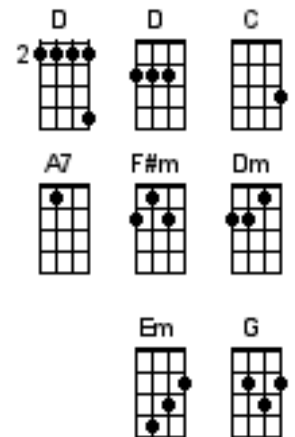

# Whistle for the Choir (1 st above original)

Fratellis

<https://www.youtube.com/watch?v=o1oKBbReaOs>

Start Note F#

[D] [F#m] [Em] [A7]

Well it's a [D] big big city and it's always the same /

Can never [F#m] be too pretty / tell me your name

Is it [Em] out / of line / if I were simply bold to say "Would [A7] you / be mine?" //

Because I [D] may be a beggar and you may be the queen /

I know I [F#m] may be on a downer I'm still ready to dream

Though it's [Em] 3 / o'clock / the time is just the time it takes for [A7] you / to talk //

So if you're [D] lone- / ly / why'd you say you're not [F#m] lone- / ly /

/ oh you're a silly [Em] girl / I know / I hurt / you so /

Well it's a [D] big big city and the lights are all out

But it's as [F#m] much as I can do you know to figure it out

And I [Em] must / confess / my heart's all broken pieces

and my [A7] head's / a mess //