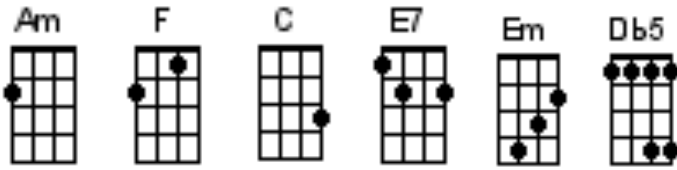

# You're the one that I want

<https://www.youtube.com/watch?v=xYWdZd0Qmmw>

Start Note E  
D DU D DU

Grease Soundtrack

Male Female A couple All

1

[Am] [Am] [Am] [Am] // I got chills /// I they're multiplying //  
// and I'm [F] lo- /// -sing con-[C] tro-ol /// 'Cause the [E7] po- / wer ///  
you're supp-[Am] lying // It's e-lectrifying / [Am] [Am]

2

You better shape [C] up /// 'cause I [Em] need a man ///  
[Am] / And my heart is set on [F] you-ou-ou /  
You better shape [C] u-up /// you better under-[Em] stand ///  
[Am] / To my heart I must be [F] true / nothing left / nothing left for me to do ///