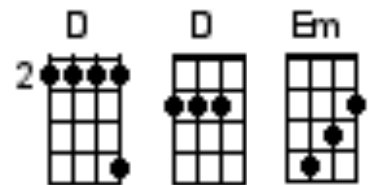

All you need is love (same key as track)

Start Note D
D D I D D

The Beatles

<https://www.youtube.com/watch?v=dsxtlmDVMig>

Da da [G] da da [D] da da [G] DA / dada [Em] da da da da [C] DA / [D] da da
[G] Love / [D] Love / [Em] Love // [G] Love / [D] Love / [Em] Love //
[Am] Love / [G] Love / [D] Love /// [D] // [D7] // <[G]><[D]> <[D]><[G]>

There's [G] nothing you can [D] do that can't be [Em] done //
[G] / Nothing you can [D] sing that can't be [Em] sung //
[Am] / Nothing you can [G] say but you can [D] learn to play the game /
It's [D] easy [D7] // <[G]><[D]> <[D]><[G]>

There's [G] nothing you can [D] make that can't be [Em] made //
[G] / No one you can [D] save that can't be [Em] saved //
[Am] / Nothing you can [G] do but you can
[D] learn how to be you in time /
It's [D] easy [D7] // <[G]><[D]> <[D]><[G]>

[G] / All you [A] need is [D] love / [D7] //
[G] / All you [A] need is [D] love / [D7] //
[G] / All you [B] need is [Em] love / [G] love /
[C] / Love is [D] all you [G] need //

There's [G] nothing you can [D] do that can't be [Em] done //
[G] / Nothing you can [D] sing that can't be [Em] sung //
[Am] / Nothing you can [G] say but you can [D] learn to play the game
It's [D] easy [D7] // <[G]><[D]> <[D]><[G]>

[G] / All you [A] need is [D] love / [D7] //
[G] / All you [A] need is [D] love / [D7] //
[G] / All you [B] need is [Em] love / [G] love /
[C] / Love is [D] all you [G] need //

There's [G] nothing you can [D] know that isn't [Em] known //
[G] Nothing you can [D] see that isn't [Em] shown //
[Am] / Nowhere you can [G] be that isn't
[D] where you're meant to be /
It's [D] easy [D7] // <[G]><[D]> <[D]><[G]>