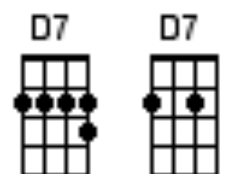

[G] All you [A] need is [D] love / [D7] //
[G] All you [A] need is [D] love / [D7] //
[G] All you [B] need is [Em] love / [G] love /
[C] / Love is [D] all you [G] need // [G] Love is all you need // x 2