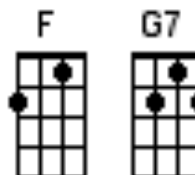

# And I love her (4 s-tones lower than track)

Start Note D  
D dududu

The Beatles

[https://www.youtube.com/watch?v=9\\_c2XZd9mMo](https://www.youtube.com/watch?v=9_c2XZd9mMo)

[Dm] [Dm] [Dm] [Dm]  
[Dm] I give her [Am] all my love /  
[Dm] / That's all I [Am] do-o //  
[Dm] / And if you [Am] saw my love /  
[F] / You'd love her [G7] too-oo //  
And I [C] love her // [C]

[Dm] / She gives me [Am] everything /  
[Dm] / And tender- [Am] ly-y ///  
[Dm] / The kiss my [Am] lover brings /  
[F] / She brings to [G7] me-e //  
And I [C] love her // [C]

[Am/C] // A love like [G] ours /// [Am/C] / could never [Em] die ///  
[Am/C] / As long as [Em] I // have you [G] near me /// [G]  
[Dm] Bright are the [Am] stars that shine /  
[Dm] / dark is the [Am] sky-y ///  
[Dm] / I know this [Am] love of mine /  
[F] / Will never [G7] die-e  
And I [C] love her // [C]

## Instrumental verse

[Dm] I give her [Am] all my love /  
[Dm] / That's all I [Am] do-o ///  
[Dm] And if you [Am] saw my love /  
[F] / You'd love her [G7] too-oo //  
And I [C] love her // [C]

[Am/C] // A love like [G] ours /// [Am/C] / could never [Em] die ///  
[Am/C] / As long as [Em] I // have you [G] near me ///  
[Dm] Bright are the [Am] stars that shine /  
[Dm] / dark is the [Am] sky-y ///  
[Dm] I know this [Am] love of mine /  
[F] / Will never [G7] die-e //  
And I [C] love her // [C] <[C]>