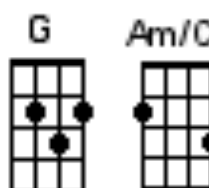

# And I love her (4 s-tones lower than track)

Start Note D  
D dududu

The Beatles

[https://www.youtube.com/watch?v=9\\_c2XZd9mMo](https://www.youtube.com/watch?v=9_c2XZd9mMo)

[Dm] [Dm] [Dm] [Dm]  
[Dm] I give her [Am] all my love /  
[Dm] / That's all I [Am] do-o //  
[Dm] / And if you [Am] saw my love /  
[F] / You'd love her [G7] too-oo //  
And I [C] love her // [C]

[Dm] / She gives me [Am] everything /  
[Dm] / And tender- [Am] ly-y ///  
[Dm] / The kiss my [Am] lover brings /  
[F] / She brings to [G7] me-e //  
And I [C] love her // [C]

[Am/C] // A love like [G] ours /// [Am/C] / could never [Em] die ///  
[Am/C] / As long as [Em] I // have you [G] near me /// [G]  
[Dm] Bright are the [Am] stars that shine /  
[Dm] / dark is the [Am] sky-y ///  
[Dm] / I know this [Am] love of mine /  
[F] / Will never [G7] die-e  
And I [C] love her // [C]

## Instrumental verse

[Dm] I give her [Am] all my love /  
[Dm] / That's all I [Am] do-o ///  
[Dm] And if you [Am] saw my love /  
[F] / You'd love her [G7] too-oo //  
And I [C] love her // [C]

[Am/C] // A love like [G] ours /// [Am/C] / could never [Em] die ///  
[Am/C] / As long as [Em] I // have you [G] near me ///  
[Dm] Bright are the [Am] stars that shine /  
[Dm] / dark is the [Am] sky-y ///  
[Dm] I know this [Am] love of mine /  
[F] / Will never [G7] die-e //  
And I [C] love her // [C] <[C]>