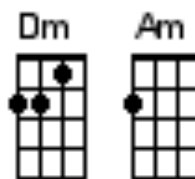

# And I love her (4 s-tones lower than track)

Start Note D  
D dududu

The Beatles

[https://www.youtube.com/watch?v=9\\_c2XZd9mMo](https://www.youtube.com/watch?v=9_c2XZd9mMo)

[Dm] [Dm] [Dm] [Dm]  
[Dm] I give her [Am] all my love /  
[Dm] / That's all I [Am] do-o //  
[Dm] / And if you [Am] saw my love /  
[F] / You'd love her [G7] too-oo //  
And I [C] love her // [C]

[Dm] / She gives me [Am] everything /  
[Dm] / And tender- [Am] ly-y ///  
[Dm] / The kiss my [Am] lover brings /  
[F] / She brings to [G7] me-e //  
And I [C] love her // [C]

[Am/C] // A love like [G] ours /// [Am/C] / could never [Em] die ///  
[Am/C] / As long as [Em] I // have you [G] near me /// [G]  
[Dm] Bright are the [Am] stars that shine /  
[Dm] / dark is the [Am] sky-y ///  
[Dm] / I know this [Am] love of mine /  
[F] / Will never [G7] die-e  
And I [C] love her // [C]

## Instrumental verse

[Dm] I give her [Am] all my love /  
[Dm] / That's all I [Am] do-o ///  
[Dm] And if you [Am] saw my love /  
[F] / You'd love her [G7] too-oo //  
And I [C] love her // [C]

[Am/C] // A love like [G] ours /// [Am/C] / could never [Em] die ///  
[Am/C] / As long as [Em] I // have you [G] near me ///  
[Dm] Bright are the [Am] stars that shine /  
[Dm] / dark is the [Am] sky-y ///  
[Dm] I know this [Am] love of mine /  
[F] / Will never [G7] die-e //  
And I [C] love her // [C] <[C]>