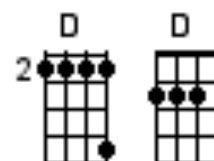

I Believe in Father Christmas

Start Note B
D dududu

Greg Lake

<https://www.youtube.com/watch?v=yfY4b1NszpY>

Riff 2 beat feel

A 0 -5-4-2-4-5 -2 -0 -2 - -0 -2-0 - 5- 4-5-0 - - - - 2 -0- - 0- - - 0 - 5-2 - - - -0 -0 - 5 -
E - - - - - - - - - - 2 - - - - 3 - - - - - - 3-2-0 - - - 3 -3-2-3 - - - - 3-2-3- - - - -
C -
G -
[D] [G] [Bm7] [D] [G] [D] [A][A] [Em7] [D] [A7] [D] [G] [A] [D][D]

[G] / They [D] said there'll be [Em7] snow at [D] Christmas
[G] / They [D] said there'll be [Em7] peace on [D] earth /
[G] / But in-[D] stead it just [Em7] kept on [D] raining
[G] A veil of [D] tears for the [Em7] virgin [D] birth /

[C] I re-[G] member one [D] Christmas morning
[C] A winter's a [G] light and a [D] distant choir
And the [D] peal of a [A] bell and that [G] Christmas tree [D] smell
And their [D] eyes full of [Em7] tinsel and [D] fire // /

[D] // [G] // [Bm7] // [D] // [G] // [D] // [A] // [A] // or riff
[Em7] // [D] // [A7] // [D] // [G] // [A] // [D] // [D] //

[G] / They [D] sold me a [Em7] dream of [D] Christmas
[G] / They [D] sold me a [Em7] silent [D] night /
[G] / And they [D] told me a [Em7] fairy [D] story
[G] 'Til I be-[D] lieved in the [Em7] Israel-[D] lite /