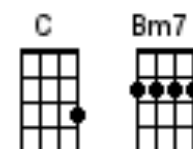

I Believe in Father Christmas

Start Note B
D dududu

Greg Lake

<https://www.youtube.com/watch?v=yfY4b1NszpY>

Riff 2 beat feel

A 0 -5-4-2-4-5 -2 -0 -2 - -0 -2-0 - 5- 4-5-0 - - - - 2 -0- - 0- - - 0 - 5-2 - - - -0 -0 - 5 -
E - - - - - - - - - - 2 - - - - 3 - - - - - - 3-2-0 - - - 3 -3-2-3 - - - - 3-2-3- - - - -
C -
G -
[D] [G] [Bm7] [D] [G] [D] [A][A] [Em7] [D] [A7] [D] [G] [A] [D][D]

[G] / They [D] said there'll be [Em7] snow at [D] Christmas
[G] / They [D] said there'll be [Em7] peace on [D] earth /
[G] / But in-[D] stead it just [Em7] kept on [D] raining
[G] A veil of [D] tears for the [Em7] virgin [D] birth /

[C] I re-[G] member one [D] Christmas morning
[C] A winter's a [G] light and a [D] distant choir
And the [D] peal of a [A] bell and that [G] Christmas tree [D] smell
And their [D] eyes full of [Em7] tinsel and [D] fire // /

[D] // [G] // [Bm7] // [D] // [G] // [D] // [A] // [A] // or riff
[Em7] // [D] // [A7] // [D] // [G] // [A] // [D] // [D] //

[G] / They [D] sold me a [Em7] dream of [D] Christmas
[G] / They [D] sold me a [Em7] silent [D] night /
[G] / And they [D] told me a [Em7] fairy [D] story
[G] 'Til I be-[D] lieved in the [Em7] Israel-[D] lite /