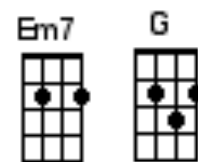

I Believe in Father Christmas

Start Note B
D dududu

Greg Lake

<https://www.youtube.com/watch?v=yfY4b1NszpY>

Riff 2 beat feel

A 0 -5-4-2-4-5 -2 -0 -2 - -0 -2-0 - 5- 4-5-0 - - - - 2 -0- - 0- - - 0 - 5-2 - - - -0 -0 - 5 -
E - - - - - - - - - - 2 - - - - 3 - - - - - - 3-2-0 - - - 3 -3-2-3 - - - - 3-2-3- - - - -
C -
G -
[D] [G] [Bm7] [D] [G] [D] [A][A] [Em7] [D] [A7] [D] [G] [A] [D][D]

[G] / They [D] said there'll be [Em7] snow at [D] Christmas
[G] / They [D] said there'll be [Em7] peace on [D] earth /
[G] / But in-[D] stead it just [Em7] kept on [D] raining
[G] A veil of [D] tears for the [Em7] virgin [D] birth /

[C] I re-[G] member one [D] Christmas morning
[C] A winter's a [G] light and a [D] distant choir
And the [D] peal of a [A] bell and that [G] Christmas tree [D] smell
And their [D] eyes full of [Em7] tinsel and [D] fire // /

[D] // [G] // [Bm7] // [D] // [G] // [D] // [A] // [A] // or riff
[Em7] // [D] // [A7] // [D] // [G] // [A] // [D] // [D] //

[G] / They [D] sold me a [Em7] dream of [D] Christmas
[G] / They [D] sold me a [Em7] silent [D] night /
[G] / And they [D] told me a [Em7] fairy [D] story
[G] 'Til I be-[D] lieved in the [Em7] Israel-[D] lite /