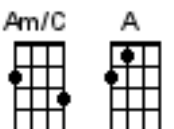

I was [F] working as a waitress in a [Gsus4] cocktail [G] bar /
[F] That [C] much is [G] true-ue //
But [F] even then I knew I'd find a [Gsus4] much better [G] place /
[F] Either with or [C] without [G] you ///