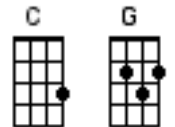

Don't you want me baby (Same key as original)

Start Note C

Human League

<https://www.youtube.com/watch?v=uPudE8nDog0>

Intro and Outro Riff

A 0-0 - - 0 -0 - - 3 | 0-0 - - 0 - 0-3 -0 } 0-0 - - 0 -0 - - 3 | 0-0 - - 0 5-7-5-3-2 - 0 |
 E - - 0-3 - - 0 -3 - | - - 0-3 - - - -3 - | - - 0-3 - - 0 -3 - | - - 0-3 - - - - - - - |
 C - - - - - - - - | - - - - - - - - | - - - - - - - - - - - - - - - - |
 G - - - - - - - - | - - - - - - - - | - - - - - - - - - - - - - - - - |

[Dm]

Strum simple down strums

You were [F] working as a waitress in a [Gsus4] cocktail [G] bar /
 [F] / When [C] I met [G] you -ou //
 I [F] picked you out I shook you up and [Gsus4] turned you a-[G]round /
 [F] Turned you into [C] someone [G] new ///

CHORUS

[Am] Don't // don't you [Em] want me? //
 You [F] know I can't believe it when I [Dm] hear that you won't [Gsus4] see [G] me
 [Am] Don't // don't you [Em] want me? //
 You [F] know I don't believe it when you [Dm] say that you don't [Gsus4] need [G]me
 It's [A] much too late to find /
 You [B7] think you've changed your mind /
 You'd [Am/C] better change it back or we will [E7] both be sorry

CHORUS

[Am] Don't // don't you [Em] want me? //
 You [F] know I can't believe it when I [Dm] hear that you won't [Gsus4] see / [G] me /
 [Am] Don't // don't you [Em] want me? //
 You [F] know I don't believe it when you [Dm] say that you don't [Gsus4] need [G]me
 It's [A] much too late to find /
 You [B7] think you've changed your mind /
 You'd [Am/C] better change it back or we will [E7] both be sorry