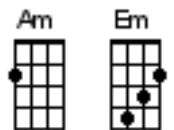

CHORUS

[Am] Don't // don't you [Em] want me? //
You [F] know I can't believe it when I [Dm] hear that you won't [Gsus4] see [G] me
[Am] Don't // don't you [Em] want me? //
You [F] know I don't believe it when you [Dm] say that you don't [Gsus4] need [G]me
It's [A] much too late to find /
You [B7] think you've changed your mind /
You'd [Am/C] better change it back or we will [E7] both be sorry

[F] Don't you want me [G] baby? // [F] / Don't, don't you want me [G] oh? ///
[F] Don't you want me [G] baby? // [F] / Don't, don't you want me [G] oh? ///