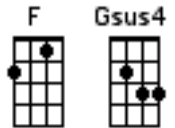

Don't you want me baby (Same key as original)

Start Note C

Human League

<https://www.youtube.com/watch?v=uPudE8nDog0>

Intro and Outro Riff

A 0-0 - - 0 -0 - - 3 | 0-0 - - 0 - 0-3 -0 } 0-0 - - 0 -0 - - 3 | 0-0 - - 0 5-7-5-3-2 - 0 |
 E - - 0-3 - - 0 -3 - | - - 0-3 - - - -3 - | - - 0-3 - - 0 -3 - | - - 0-3 - - - - - - - |
 C - - - - - - - - | - - - - - - - - | - - - - - - - - - - - - - - - - |
 G - - - - - - - - | - - - - - - - - | - - - - - - - - - - - - - - - - |

[Dm]

Strum simple down strums

You were [F] working as a waitress in a [Gsus4] cocktail [G] bar /
 [F] / When [C] I met [G] you -ou //
 I [F] picked you out I shook you up and [Gsus4] turned you a-[G]round /
 [F] Turned you into [C] someone [G] new ///

CHORUS

[Am] Don't // don't you [Em] want me? //
 You [F] know I can't believe it when I [Dm] hear that you won't [Gsus4] see / [G] me /
 [Am] Don't // don't you [Em] want me? //
 You [F] know I don't believe it when you [Dm] say that you don't [Gsus4] need [G]me
 It's [A] much too late to find /
 You [B7] think you've changed your mind /
 You'd [Am/C] better change it back or we will [E7] both be sorry