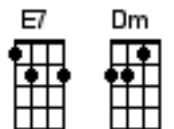

The [F] five years we have had have been [Gsus4] such good [G] times /
[F] / I [C] still love [G] you ///
But [F] now I think it's time I lived my [Gsus4] life on my [G] own /
I [F] guess it's just what [C] I must [G] do ///

CHORUS

[Am] Don't // don't you [Em] want me? //
You [F] know I can't believe it when I [Dm] hear that you won't [Gsus4] see / [G] me /
[Am] Don't // don't you [Em] want me? //
You [F] know I don't believe it when you [Dm] say that you don't [Gsus4] need [G]me
It's [A] much too late to find /
You [B7] think you've changed your mind /
You'd [Am/C] better change it back or we will [E7] both be sorry

[F] Don't you want me [G] baby? // [F] / Don't, don't you want me [G] oh? /// x 4