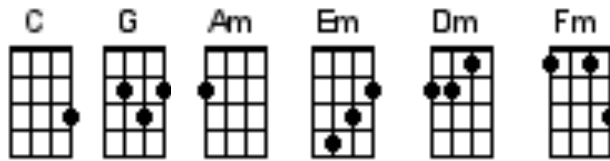

End of the World (same key as tutorial)

Skeeter Davis

<https://www.youtube.com/watch?v=pRZ6XwYSYew> tutorial

<https://www.youtube.com/watch?v=sonLd-32ns4>

Riff

A 0 - - 0 - - - |
E - - 0 - 0 - - |
C - 0 - - - 0 - |
G 0 - - - - - |

Start Note B
D dududu

Intro

[C] [C]

[C] Why / does the sun / go on [G] shining? // [G]

[Am] Why / does the sea / rush to [Em] shore? /// [Em]

[Dm] Don't / the-ey know / it's the [Em] end / of the wo-orld? ///

Cause [Dm] you / don't / love me / any [Fm] more /// [G]

[C] Why / do the birds / go on [G] singing? // [G]

[Am] Why / do the stars / glow a-[Em] bove? /// [Em]

[Dm] Don't / the-ey know / it's the [Em] end / of the wo-orld? ///

It [Dm] ended when I lost / your [C] lo-ove // [C]

I [F] wake up in the morning and I [C] wonder // [C]

Why [G] everything's the same as it [C] was? /// [C]

I [Em] can't / under-[C] stand / No I [Em] can't / under-[C] stand //

How [Dm] life / goes / on the way it [Fm] does /// [G]

[C] Why / does my heart / go on [G] beating? //

[Am] Why / do these eyes / of mine [Em] cry? ///

[Dm] Don't / the-ey know / it's the [Em] end / of the wo-orld? /

It [Dm] ended when you said good-[C] by-ye // [C]

[C] Why / does my heart / go on [G] beating? //

[Am] Why / do these eyes / of mine [Em] cry? ///

[Dm] Don't / the-ey know / it's the [Em] end / of the wo-orld? /

It [Dm] ended when you said good-[C] bye // <[C]>