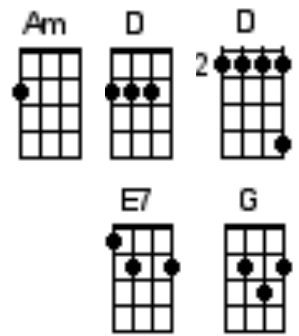

Venus (same key as track)

Start note C
duChu duDu

Shocking Blue

<https://www.youtube.com/watch?v=aPEhQugz-Ew>

[9700] duduD dud [9700] duduD dud [9700] duduD dud
 [Am] du CH u [D] du CH u [Am] du CH u [D] du CH u
 [9700] duduD dud [9700] duduD dud [9700] duduD dud
 [Am] du CH u [D] du CH u [Am] du CH u [D] du CH u
 A [Am] goddess on a [D] mountain [Am] top / [D] //
 Was [Am] burning like a [D] silver [Am] flame / [D] //
 The [Am] summit of [D] beauty and [Am] love / [D] //
 And [Am] Venus was her [D] name / <[Am]> or riff A 0-3-5-7-7-5-3

She's [Dm] got it [G] // [Dm] / yeah [G] baby she's [Am] got it [D] // [Am] // [D] /
 Well [F] / I'm your Venus [E7] / I'm your fire at [Am] your desire [D] // [Am] // [D] /
 Well [F] / I'm your Venus [E7] / I'm your fire at [Am] your desire [D] // [Am] // [D] //

[Am] [D] [Am] [D] [Am] [D] [Am] [D]

Her [Am] weapons are her [D] crystal [Am] eyes / [D] //
 [Am] Making every [D] man / [Am] mad / [D] //
 [Am] Black as the [D] dark night [Am] she was [D] /
 Got what [Am] no one else [D] had / <[Am]> WOW or riff A 0-3-5-7-7-5-3

[D] – [E*] [D] – [E*] [D] – [E*] [D] – [E*] (* slide D chord up two frets)

[Am] Ahh // [D] aa [Am] ahh // [D] aa [Am] ahh // [D] aa [Am] ahh ///
 [Am] Ahh // [D] aa [Am] ahh // [D] aa [Am] ahh // [D] aa [Am] ahh ///
 [Am] // or riff A 0-3-5-7-7-5-3