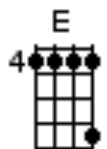

[Am] Ahh // [D] aa [Am] ahh // [D] aa [Am] ahh // [D] aa [Am] ahh ///
[Am] Ahh // [D] aa [Am] ahh // [D] aa [Am] ahh // [D] aa [Am] ahh ///
[Am] // or riff A 0-3-5-7-7-5-3

She's [Dm] got it [G] // [Dm] / yeah [G] baby she's [Am] got it [D] // [Am] // [D] /
Well [F] / I'm your Venus [E7] / I'm your fire at [Am] your desire [D] // [Am] // [D] /
Well [F] / I'm your Venus [E7] / I'm your fire at [Am] your desire [D] // [Am] // [D] //

[D] – [E*] [D] – [E*] [D] – [E*] [D] – [E*] (* slide D chord up two frets)

[9700] duduD dud [9700] duduD dud [9700] duduD dud
[Am] du CH u [D] du CH u [Am] du CH u [D] du CH u <[Am]>