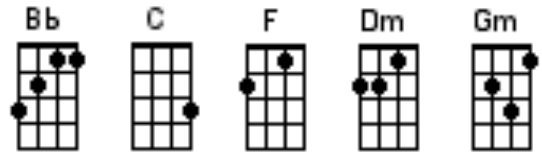

# Mother and Child Reunion

<https://www.youtube.com/watch?v=VJmilekAZXQ>

Intro

A - - - - 0 | - - - - 0 | - - - - | - - - - |  
E 1-111-11-1|11-1-11-1-3 | - - - - | - - - - |  
C - - - - - | - - - - - | 2 - - - - | - - - - | x 2  
G - - - - - | - - - - - | - - - - - | - - - - - |  
[F] [F] {Dm} [Dm]

Start Note A  
D D I D D

Simon and Garfunkel

No I [Bb] would not [C] give you [F] false hope /  
On this [Bb] strange and [C] mournful [F] da-a-ay /  
But the [Bb] mother and [C] child re-[F] uni- [Dm] on  
Is [Gm] only a motion a- wa-[C] ay /