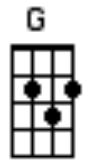

# THE LION SLEEPS TONIGHT

Start note High D Wim G  
Strum pattern DUD DUD

4 beat feel **INTRO [G] [C] [G] [D] X 2**

[G] Way /// [C] ay // ay- ay-ay ay- [G] ay a-wim-o-[D]-weh ///

[G] Way /// [C] ay // ay- ay-ay ay- [G] ay a-wim-o-[D]-weh ///

A-[G]-wim-o-weh, a-wim-o-weh, a-[C]-wim-o-weh, a-wim-o-weh,  
A-[G]-wim-o-weh, a-wim-o-weh, a-[D]-wim-o-weh, a-wim-o-weh, x 2

[G] In the jungle the [C] mighty jungle,  
the [G] lion sleeps to-[D] night /// x 2