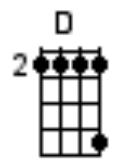

# THE LION SLEEPS TONIGHT

Start note High D Wim G  
Strum pattern DUD DUD

4 beat feel **INTRO [G] [C] [G] [D] X 2**

[G] Way /// [C] ay // ay- ay-ay ay- [G] ay a-wim-o-[D]-weh ///

[G] Way /// [C] ay // ay- ay-ay ay- [G] ay a-wim-o-[D]-weh ///

A-[G]-wim-o-weh, a-wim-o-weh, a-[C]-wim-o-weh, a-wim-o-weh,  
A-[G]-wim-o-weh, a-wim-o-weh, a-[D]-wim-o-weh, a-wim-o-weh, x 2

[G] In the jungle the [C] mighty jungle,  
the [G] lion sleeps to-[D] night /// x 2