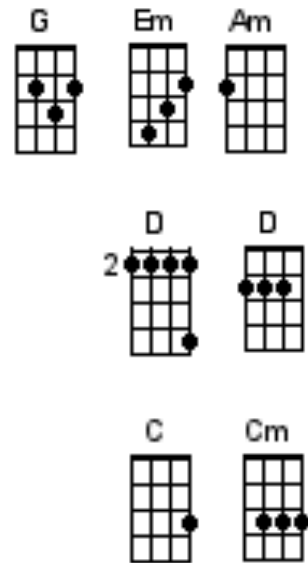

# Take me to Church

<https://www.youtube.com/watch?v=PVjiKRfKpPI>

Start Note B  
D dudu

Hozier

[Em] / My lover's got [Am] humour [Em] /  
She's the giggle at a [Am] funeral [G] /  
Knows everybody's disa-[Am]proval [Em] /  
I should've worshipped he-er [Am] sooner [Em] /  
If the Heavens ever [Am] did speak [Em] /  
She is the last true [Am] mouth piece [Em] /  
Every Sunday's getting [Am] more bleak [Em] /  
A fresh poi-oi-son [Am] each week [D] /

“We were born sick [C] / you heard them say it [Em] /  
My church offers no ab-[Am]solutes [Em] /  
Tells me ‘worship in the [Am] bedroom [G] /  
The only heaven I’ll be [Am] sent to [Em] /  
Is when / I’m alone [Am] with you [Em] /  
I was born sick [C] / but I love it / Command me to be [G] well /  
[G] A-a-a-a-[C]a-a-a // [G] A-a-a-a [Cm] men / A-a-a-[G] -men /  
[Cm] A-a-a [G] men //

## CHORUS

[G] Take me to [Em] church I’ll worship like a dog at the shrine of your [B7] lies  
I’ll tell you my sins and you can sharpen your [G] knife  
Offer m-ee that [Am] deathless death and  
Good [Em] God / let me give you my [Am] life /  
[G] Take me to [Em] church I’ll worship like a dog at the shrine of your [B7] lies  
I’ll tell you my sins and you can sharpen your [G] knife  
Offer me-e that [Am] deathless death and  
Good [Em] God / let me give you my [Am] life / [G] //