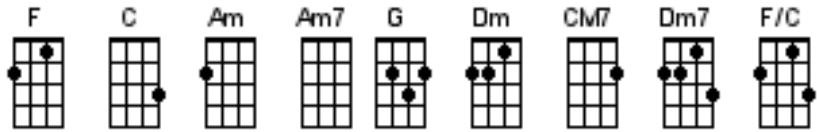

A Thousand Years (Same key as track)

Christina Perri

<https://www.youtube.com/watch?v=CO311qqNwHk>

Start Note C
D D D D

3 4 time

Pattern

A - - - 0 - - - -
 E - 0 - - - 0 - -
 C 0 - - - - - - -
 G - - 0 - 0 - - -

Slow single down strums (on the 1st beat of each fast 3 beat bar)

1 2 3 4 1 2 3 4 1 2 3 4 1 2 3 4

[C] / / / [Cmaj7] [Am] / / / [Am7] [F] / / / [F/C] [C] / / [G] / /

[F] Heart // beats // fast // colours and [C] pro- // mis // es //