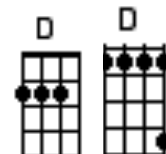

Nights in White Satin (same key as track)

Start Note B
Ddd Ddd

Moody Blues

<https://www.youtube.com/watch?v=9muzyOd4Lh8>

3/4 time

Intro : [Em] [D] [Em] [D]

[Em] Nights in white [D] satin / [D] [Em] // never reaching the [D] end // [D] [D]
[C] Letters I've [G] written / [G] [F] // never meaning to [Em] send // [Em] [Em]
[Em] Beauty I've [D] always / missed / [Em] / with these eyes be-[D] fore // [D] [D]
[C] Just what the [G] truth // is // [F] / I can't say any-[Em] more // [Em] /

Cause I [A] love you / [A] [A] / yes I [C] love you / [C]
Oh-oh / how I / [Em] lo-ove you // [D] -ou // [D] [Em] [Em] [D] [D] [Em]

[Em] Gazing at [D] people / [D] [Em] // some hand in [D] hand // [D] [D]
[C] Just what I'm [G] going through [G] [F] / they can't under-[Em] stand // [Em] [Em]
[Em] Some try to [D] tell me / [Em] // thoughts they cannot de-[D] fend // [D] [D]
[C] Just what you [G] want / to be // [F] / you'll be in the [Em] end // [Em] [Em]

And I [A] love you / [A] [A] / yes I [C] love you / [C]
Oh-oh / how I / [Em] lo-ove you // [D] -ou // [D] [Em] [Em] [D] [D] [Em]

Instrumental (on flute originally)

[Em] Nights in white [D] satin / [D] [Em] // never reaching the [D] end // [D] [D]
[C] Letters I've [G] written / [G] [F] // never meaning to [Em] send // [Em] [Em]
[Em] Beauty I've [D] always / missed / [Em] / with these eyes be-[D] fore // [D] [D]
[C] Just what the [G] truth // is // [F] / I can't say any-[Em] more // [Em] /