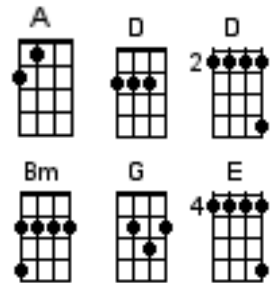

To Love Somebody (Same key as original)

The Bee Gees

<https://www.youtube.com/watch?v=QHtGu0OGEpc>

Start Note A

Intro

A - - - 0 - - - | 2 - 0 - - - - | 0 - 0 - - - - | - - - 0 - - - 0 | - - - 0 - - - 0 |
E 0 - 2 - - - 2 - | - - - 2 - - - | 2 - 0 - - - - | - - 0 - - - 0 - | - - 0 - - - 0 - |
C - - - - - - - | - - - - - 2 - | 2 - 1 - - - - | - 1 - - - 1 - - | - 1 - - - 1 - - |
G - - - - - - - | - - - - - - - | 2 - 2 - - - - | 2 - - - 2 - - - | 2 - - - 2 - - - |

[A] [G] <[D]><[A]> [A] [A]
[A] // [G] // <[D]> <[A]> [A] (arpeggio) [A] arpeggio
There's a [A] light // / a certain [Bm] kind of light /
[D] // That never shone / on / [A] me // / I [G] want my life to [A] be //
To live with [E] you // To live / with / [D] you //

There's a [A] way // / everybody [Bm] says // / to do
[D] each and every little [A] thing // / but [G] what / does / it / [A] bring //
If I ain't got [E] you // ain't / go-ot you [D] ba- / by /

CHORUS

[A] You don't know what it's [E] li-ike // baby
[D] You don't know what it's <[A]> li-ike //
To love some-[E] body /
To love some-[D] body //
The way I [E] love / you //

Repeat Intro

[A] // [G] // <[D]> <[A]> [A] (arpeggio) [A] arpeggio

In my [A] brain // / I see your [Bm] face again // /
[D] / I know my frame / of / [A] mind // / I / You [G] ain't got to be so / [A] blind //
And I'm [E] bli-ind // so so so [D] bli-ind //