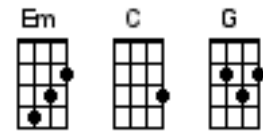

All of Me (1 semi-t higher than track)
<https://www.youtube.com/watch?v=450p7goxZqg>

Start Note B
D D D D

John Legend

Intro [Em] [C] [G] [D] x 2

[Em] / What would I [C] do without your smart [G] mouth

Drawing me [D] in and you kicking me [Em] ou-out

Got my [C] head / spinning [G] no / kidding

I [D] can't / pin you [Em] down / What's going [C] on in that beautiful [G] mind

I'm on your [D] magical mystery [Em] ri-ide

And I'm [C] so / dizzy don't [G] know / what hit me, but [D] I'll be al-[Am] right //

[Em] / How many [C] times do I have to tell [G] you /

Even when you're [D] cry- / ing you're beautiful [Em] to-oo

The world is [C] beat- / ing you [G] down / I'm a-[D] round / through every [Em] mood

You're my [C] downfall / you're my [G] muse /