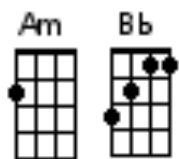

Don't go breaking my heart (same key as track)

<https://www.youtube.com/watch?v=z0qW9P-uYfM>

Start Note A
D dududu

Elton John Kiki Dee

Intro [F] [Dm] [Bb] [C] [F] [Bb] [F] [Bb]

[F] / Don't go breaking my [Bb] heart /// [F] / I couldn't if I [Bb] tried ///

[F] / Oh [A7] Honey if [Bb] I get [G7] restless

[F] / Baby [C] you're not that <[Bb]> kind <[F]><[Bb]><[F]><[Bb]><[C]>

[F] / Don't go breaking my [Bb] heart /// [F] / You take the weight off of [Bb] me ///

[F] / Oh [A7] Honey when you [Bb] knock on my [G7] door /

[F] / Ooh, I [C] gave you my <[Bb]> key <[F]><[Bb]><[F]><[Bb]><[C]>

[Am] Woo / hoo / Nobody [Cm7] knows it //

[Bb] When I was [F] dow-ow-own / [C] I was your [G] clow-ow-own

[Am] Woo / hoo / Nobody [Cm7] knows it (nobody know-ow-ows) /

[Bb] Right from the [F] star-ar-art I [C] gave you my [G] hear-ar-art

[Ab] Ohh /// [A7] oh! / I gave you my <[Bb]> hear-ar-art

<[F]><[Bb]><[F]><[Bb]><[C]>

[F] / So don't go [C7] breaking my [Dm] heart ///

[Bb] / I won't go [C7] breaking your [F] heart / <[F]><[C]> [Dm] //

<[C]> / [Bb] / Don't go [C7] breaking my [F] heart /// [Bb] [F] /// [Bb]

[F] / And nobody [Bb] told us // [F] / 'Cause nobody [Bb] showed us //

[F] / And [A7] now / it's [Bb] up / to [G7] us babe

[F] / Oh I think we can [Bb] make / it / <[F]><[Bb]><[F]><[Bb]><[C]>

[F] / So don't misu-under-[Bb] stand / me // [F] / You put the light in my [Bb] life ///

[F] / Oh you [A7] put this / [Bb] spark to the [G7] flame ///

[F] / I've got your heart in my [Bb] sights ///

<[F]><[Bb]><[F]><[Bb]><[C]>

[Am] Woo / hoo / Nobody [Cm7] knows it //

[Bb] When I was [F] down / [C] I was your [G] clow-ow-own