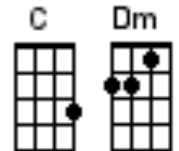

Don't go breaking my heart (same key as track)

<https://www.youtube.com/watch?v=z0qW9P-uYfM>

Start Note A
D dududu

Elton John Kiki Dee

Intro [F] [Dm] [Bb] [C] [F] [Bb] [F] [Bb]

[F] / Don't go breaking my [Bb] heart /// [F] / I couldn't if I [Bb] tried ///

[F] / Oh [A7] Honey if [Bb] I get [G7] restless

[F] / Baby [C] you're not that <[Bb]> kind <[F]><[Bb]><[F]><[Bb]><[C]>

[F] / Don't go breaking my [Bb] heart /// [F] / You take the weight off of [Bb] me ///

[F] / Oh [A7] Honey when you [Bb] knock on my [G7] door /

[F] / Ooh, I [C] gave you my <[Bb]> key <[F]><[Bb]><[F]><[Bb]><[C]>

[Am] Woo / hoo / Nobody [Cm7] knows it //

[Bb] When I was [F] dow-ow-own / [C] I was your [G] clow-ow-own

[Am] Woo / hoo / Nobody [Cm7] knows it (nobody know-ow-ows) /

[Bb] Right from the [F] star-ar-art I [C] gave you my [G] hear-ar-art

[Ab] Ohh /// [A7] oh! / I gave you my <[Bb]> hear-ar-art

<[F]><[Bb]><[F]><[Bb]><[C]>

[F] / So don't go [C7] breaking my [Dm] heart ///

[Bb] / I won't go [C7] breaking your [F] heart / <[F]><[C]> [Dm] //

<[C]> / [Bb] / Don't go [C7] breaking my [F] heart /// [Bb] [F] /// [Bb]

[F] / And nobody [Bb] told us // [F] / 'Cause nobody [Bb] showed us //

[F] / And [A7] now / it's [Bb] up / to [G7] us babe

[F] / Oh I think we can [Bb] make / it / <[F]><[Bb]><[F]><[Bb]><[C]>

[F] / So don't misu-under-[Bb] stand / me // [F] / You put the light in my [Bb] life ///

[F] / Oh you [A7] put this / [Bb] spark to the [G7] flame ///

[F] / I've got your heart in my [Bb] sights ///

<[F]><[Bb]><[F]><[Bb]><[C]>

[Am] Woo / hoo / Nobody [Cm7] knows it //

[Bb] When I was [F] down / [C] I was your [G] clow-ow-own