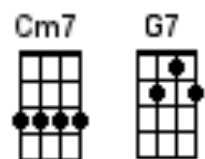

[Am] Woo / hoo / Nobody [Cm7] knows it //

[Bb] When I was [F] down / [C] I was your [G] clow-ow-own

[Am] Woo / hoo / Nobody [Cm7] knows it (nobody know-ow-ows)

[Bb] Right from the [F] star-ar-art I [C] gave you my [G] hear-ar-art

[Ab] Ohh /// [A7] oh! / I gave you my <[Bb]> hear-ar-art /

<[F]><[Bb]><[F]><[Bb]><[C]>

[F] / Don't go breaking my [Dm] heart ///

[Bb] / I won't go [C7] breaking your [F] heart

[F] Don't go breaking my / [Dm] don't go breaking my /

[Bb] / don't go [C7] breaking my [F] heart

[F] Don't go breaking my / [Dm] don't go breaking my

[Bb] / I won't go [C7] breaking your <[F]> heart