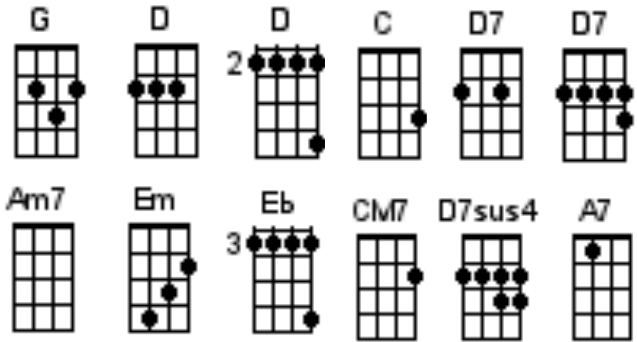

He ain't Heavy (same key as track)

<https://www.youtube.com/watch?v=Jl5vi9ir49g>

Start Note D
D dududu

The Hollies

A - - - - | - - -12-10-9 | 10 - - - - | - - - - | - - - - | - - - - | - - - - | - - - - |
 E 10 - - - | - 10 - - - - | - - -8 -8 - | - - - - | - - - - | - - - - | - - - - | - - - - |
 C - - - - | - - - - - - | - - - - - - | - - - - - - | - - - - - - | - - - - - - | - - - - - - | - - - - - - |
 G - - - - | - - - - - - | - - - - - - | - - - - - - | - - - - - - | - - - - - - | - - - - - - | - - - - - - |
 [G] [D] [C] [D7]

[G] [D] [C] [D7] //

The road is [G] lo-o-ong // [D] // with many a [C] wi- / inding turn [Am7] //

That [D] leads us to [Em] wh-o-o // knows [F] where //

(who knows) [Am7] where /// [D] // [D7] /

But I'm [G] stro- / o-ong // [D] // strong enough to [Em] ca- / / / rry [Eb] him / / /

If I'm [C] laden // at a-all [D7] // [D7sus4] // [D7] //

I'm [C] laden with [D7] sa-ad-[D7sus4] ness / [D7] //

That [Bm] e- / very- / one's [Dm] heart isn't [CM7] filled / / /

[D7] With the [Em] glad-[G7] ness