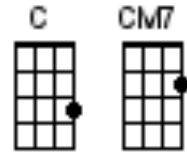

Imagine (same key as original)

John Lennon (1971)

<https://www.youtube.com/watch?v=YkgkThdzX-8>

<http://ukuleleunderground.com/2015/08/uke-lesson-93-imagine-john-lennon/>

Start Note G

Pick		Riff
A	0 - 0 - 0 - 0 - 0 - 0 - 0 - - - -	A - - - - - 3
E	0 - 0 - 0 - 0 - 0 - 0 - 0 - 0 - -	E - 5-6-7 - 0 or
C	- - - - - - - - - - - - - - - -	C - 5-6-7 - 0
G	- 0 - 0 - 0 - 0 - 0 - 0 - 0 - 0 -	G - - - - - 0

A 0-1-2 <[C]>

[F] [C]

STRUM PATTERN

	1	2	3	4
	D	D DU	UD	DUD

Pick
 [C] / Imagine [Cmaj7] there's // no [F] heaven, [F] [F] Riff
 it's [C] easy [Cmaj7] if / you / [F] try. [F] [F] Riff
 [C] / No / [Cmaj7] hell / be / [F] low us, [F] [F] Riff
 [C] / above us / [Cmaj7] only [F] sky ///

Strum
 [F] Imagine [Am] all / the / [Dm] peo-p- o [F] le /
 [G] living / life / in [G7] peace / you - ou-ou-ou-[Fpick]-ou

Pick
 [F] // You may [G7] sa-a-ay I'm a [C] dreamer / [E7] //
 [F] / but I'm [G7] not the only [C] one / [E7] //
 [F] / I hope some [G7] da-a-ay you'll [C] join us / [E7] //
 [F] / and the [G7] wor-or-orld will [C] be as one // [C]

Strum
 [F] Imagine [Am] all the [Dm] peo-p- o [F] le /
 [G] sharing / all / the [G7] world / you - ou-ou-ou-[Fpick]-ou

Pick
 [F] // You may [G7] sa-a-ay I'm a [C] dreamer / [E7] //
 [F] / but I'm [G7] not the only [C] one / [E7] //
 [F] / I hope some [G7] da-a-ay you'll [C] join us / [E7] //
 [F] / and the [G7] wor-or-orld will [C] be as one // <[C]>