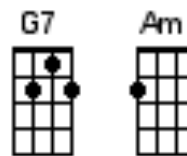

Imagine (same key as original)

John Lennon (1971)

<https://www.youtube.com/watch?v=YkgkThdzX-8>

<http://ukuleleunderground.com/2015/08/uke-lesson-93-imagine-john-lennon/>

Start Note G

Pick		Riff
A	0 - 0 - 0 - 0 - 0 - 0 - 0 - - - -	A - - - - - 3
E	0 - 0 - 0 - 0 - 0 - 0 - 0 - 0 - -	E - 5-6-7 - 0 or
C	- - - - - - - - - - - - - - - -	C - 5-6-7 - 0
G	- 0 - 0 - 0 - 0 - 0 - 0 - 0 - 0 -	G - - - - - 0

A 0-1-2 <[C]>

[F] [C]

STRUM PATTERN

	1	2	3	4
	D	D DU	UD	DUD

Pick
 [C] / Imagine [Cmaj7] there's // no [F] heaven, [F] [F] Riff
 it's [C] easy [Cmaj7] if / you / [F] try. [F] [F] Riff
 [C] / No / [Cmaj7] hell / be / [F] low us, [F] [F] Riff
 [C] / above us / [Cmaj7] only [F] sky ///

Strum
 [F] Imagine [Am] all / the / [Dm] peo-p- o [F] le /
 [G] living / for / to-[G7]day / I - I -I-I-[C] -I

Pick
 [C] / Imagine [Cmaj7] there's no [F] countries, [F] [F] Riff
 [C] / It isn't [Cmaj7] hard / to [F] do [F] [F] Riff
 [C] Nothing to [Cmaj7] kill or [F] die for, [F] [F] Riff
 [C] / and no re-[Cmaj7]-ligion [F] too-oo ///

Strum
 [F] Imagine [Am] all / the / [Dm] peo-p- o [F] le /
 [G] living / life / in [G7] peace / you - ou-ou-ou-[Fpick]-ou

Pick
 [F] // You may [G7] sa-a-ay I'm a [C] dreamer / [E7] //
 [F] / but I'm [G7] not the only [C] one / [E7] //
 [F] / I hope some [G7] da-a-ay you'll [C] join us / [E7] //
 [F] / and the [G7] wor-or-orld will [C] be as one // [C]