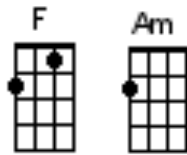

Imagine (same key as original)

John Lennon (1971)

<https://www.youtube.com/watch?v=YkgkThdzX-8>

<http://ukuleleunderground.com/2015/08/uke-lesson-93-imagine-john-lennon/>

Start Note G

Pick		Riff
A	0 - 0 - 0 - 0 - 0 - 0 - 0 - - - -	A - - - - - 3
E	0 - 0 - 0 - 0 - 0 - 0 - 0 - 0 - -	E - 5-6-7 - 0 or
C	- - - - - - - - - - - - - - - -	C - 5-6-7 - 0
G	- 0 - 0 - 0 - 0 - 0 - 0 - 0 - 0 -	G - - - - - 0

A 0-1-2 <[C]>

[F] [C]

STRUM PATTERN

	1	2	3	4
	D	D DU	UD	DUD

Pick
 [C] / Imagine [Cmaj7] there's // no [F] heaven, [F] [F] Riff
 it's [C] easy [Cmaj7] if / you / [F] try. [F] [F] Riff
 [C] / No / [Cmaj7] hell / be / [F] low us, [F] [F] Riff
 [C] / above us / [Cmaj7] only [F] sky ///

Strum
 [F] Imagine [Am] all / the / [Dm] peo-p- o [F] le /
 [G] living / for / to-[G7]day / I - I -I-I-[C] -I

Pick
 [C] / Imagine [Cmaj7] there's no [F] countries, [F] [F] Riff
 [C] / It isn't [Cmaj7] hard / to [F] do [F] [F] Riff
 [C] Nothing to [Cmaj7] kill or [F] die for, [F] [F] Riff
 [C] / and no re-[Cmaj7]-ligion [F] too-oo ///

Strum
 [F] Imagine [Am] all / the / [Dm] peo-p- o [F] le /
 [G] living / life / in [G7] peace / you - ou-ou-ou-[Fpick]-ou

Pick
 [F] // You may [G7] sa-a-ay I'm a [C] dreamer / [E7] //
 [F] / but I'm [G7] not the only [C] one / [E7] //
 [F] / I hope some [G7] da-a-ay you'll [C] join us / [E7] //
 [F] / and the [G7] wor-or-orld will [C] be as one // [C]