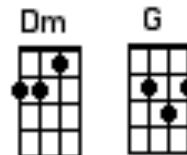

Pick
[C] / Imagine [Cmaj7] there's no [F] countries, [F] [F] Riff
[C] / It isn't [Cmaj7] hard / to [F] do [F] [F] Riff
[C] Nothing to [Cmaj7] kill or [F] die for, [F] [F] Riff
[C] / and no re-[Cmaj7]-ligion [F] too-oo ///