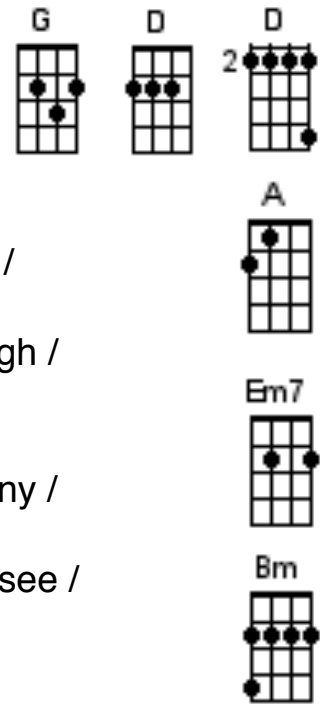

# Video killed the radio star (one s-t above track)

<https://www.youtube.com/watch?v=W8r-tXRLazs>

Start Note D  
dddd dddd

The Buggles

## Intro and Riff

A 2 - - - 2 | 0 - - - 0 | 2 - - - 2 | 0 - - - |  
 E - - 3 - 3 | - - 2 - 2 | - - 0 - 0 | - - - - |  
 C - 2 - - 2 | - 2 - - 2 | - 2 - - 2 | 1 - - - | **x 2**  
 G - - - - 0 | - - - - 2 | - - - - 0 | 2 - - - |

<[G]> <[D]> <[Em7]><[A]>

[D] / I heard you [G] on the wireless [Em7] back in Fifty [A] Two /  
 [D] / Lying a-[G] wake intent at [Em7] tuning in on [A] you /  
 [D] / If I was [G] young it didn't [Em7] stop you coming [A] through /  
 [D] Oh- a [G] oh-a [Em7] // [A] //