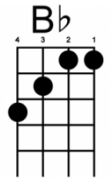

Intro | [C] /// | [C] / [F] / | [C] /// | [C] / [F] / |
 | [Dm] /// | [Bb] /// | [C] /// | [C] / [F] / |

Rock 'n' Roll Star Oasis

Verse

[C] I live my life in the city [F]
 [C] And there's no easy way out [F]
 [Dm] The day's moving [Bb] just too fast for me [C] /// [C] / [F] /
 [C] I need some time in the sunshine [F]
 [C] I gotta slow it right down [F]
 [Dm] The day's moving [Bb] just too fast for me [C] [C]

Pre I [Am] live my life for the [F] stars that shine

Chorus [C] People say it's just a waste of time
 [Am] Then they said I should [F] feed my head
 [C] That to me was just a day in bed
 I'll [Am] take my car and [F] drive real far
 [C] They're not concerned about the way we are
 [Bb] In my mind my dreams are real
 [G] Now you concerned about the way I feel

Chorus To[Bb]-niiiiiiiiiiiiiiiiight [F] I'm a rock n' roll [C] star [C] / [F] /
 To[Bb]-niiiiiiiiiiiiiiiiight [F] I'm a rock n' roll [C] star [C] / [F] /

Verse + Pre Chorus

Chorus

To[Bb]-niiiiiiiiiiiiiiiiight [F] I'm a rock n' roll [C] star [C] / [F] /
 [Bb] You're not down with who I am
 [F] Look at you now, you're all in my hands tonight

| [C] /// | [C] / [F] / | [C] /// | [C] / [F] / |
 | [Dm] /// | [Bb] /// | [C] /// | [C] / [F] / |

To[Bb]-niiiiiiiiiiiiiiiiight [F] I'm a rock n' roll [C] star [C] / [F] /
 To[Bb]-niiiiiiiiiiiiiiiiight [F] I'm a rock n' roll [C] star [C] / [F] /
 To[Bb]-niiiiiiiiiiiiiiiiight [F] I'm a rock n' roll [C] star [C] / [F] /
 To[Bb]-niiiiiiiiiiiiiiiiight <F> I'm a rocking uke <C> star