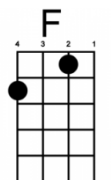

Intro | [C] /// | [C] / [F] / | [C] /// | [C] / [F] / |
 | [Dm] /// | [Bb] /// | [C] /// | [C] / [F] / |

Rock 'n' Roll Star Oasis

Verse

[C] I live my life in the city [F]
 [C] And there's no easy way out [F]
 [Dm] The day's moving [Bb] just too fast for me [C] /// [C] / [F] /
 [C] I need some time in the sunshine [F]
 [C] I gotta slow it right down [F]
 [Dm] The day's moving [Bb] just too fast for me [C] [C]

Pre I [Am] live my life for the [F] stars that shine

Chorus [C] People say it's just a waste of time
 [Am] Then they said I should [F] feed my head
 [C] That to me was just a day in bed
 I'll [Am] take my car and [F] drive real far
 [C] They're not concerned about the way we are
 [Bb] In my mind my dreams are real
 [G] Now you concerned about the way I feel

Chorus To[Bb]-niiiiiiiiiiiiiiiiight [F] I'm a rock n' roll [C] star [C] / [F] /
 To[Bb]-niiiiiiiiiiiiiiiiight [F] I'm a rock n' roll [C] star [C] / [F] /

Verse + Pre Chorus

Chorus

To[Bb]-niiiiiiiiiiiiiiiiight [F] I'm a rock n' roll [C] star [C] / [F] /
 [Bb] You're not down with who I am
 [F] Look at you now, you're all in my hands tonight

| [C] /// | [C] / [F] / | [C] /// | [C] / [F] / |
 | [Dm] /// | [Bb] /// | [C] /// | [C] / [F] / |

To[Bb]-niiiiiiiiiiiiiiiiight [F] I'm a rock n' roll [C] star [C] / [F] /
 To[Bb]-niiiiiiiiiiiiiiiiight [F] I'm a rock n' roll [C] star [C] / [F] /
 To[Bb]-niiiiiiiiiiiiiiiiight [F] I'm a rock n' roll [C] star [C] / [F] /
 To[Bb]-niiiiiiiiiiiiiiiiight <F> I'm a rocking uke <C> star