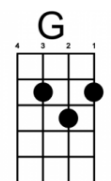

Intro | [C] /// | [C] / [F] / | [C] /// | [C] / [F] / |
 | [Dm] /// | [Bb] /// | [C] /// | [C] / [F] / |

Rock 'n' Roll Star Oasis

Verse

[C] I live my life in the city [F]
 [C] And there's no easy way out [F]
 [Dm] The day's moving [Bb] just too fast for me [C] /// [C] / [F] /
 [C] I need some time in the sunshine [F]
 [C] I gotta slow it right down [F]
 [Dm] The day's moving [Bb] just too fast for me [C] [C]

Pre I [Am] live my life for the [F] stars that shine

Chorus [C] People say it's just a waste of time
 [Am] Then they said I should [F] feed my head
 [C] That to me was just a day in bed
 I'll [Am] take my car and [F] drive real far
 [C] They're not concerned about the way we are
 [Bb] In my mind my dreams are real
 [G] Now you concerned about the way I feel

Chorus To[Bb]-niiiiiiiiiiiiiiiiight [F] I'm a rock n' roll [C] star [C] / [F] /
 To[Bb]-niiiiiiiiiiiiiiiiight [F] I'm a rock n' roll [C] star [C] / [F] /

Verse + Pre Chorus

Chorus

To[Bb]-niiiiiiiiiiiiiiiiight [F] I'm a rock n' roll [C] star [C] / [F] /
 [Bb] You're not down with who I am
 [F] Look at you now, you're all in my hands tonight