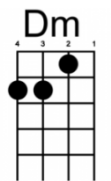

Intro | [C] /// | [C] / [F] / | [C] /// | [C] / [F] / |
 | [Dm] /// | [Bb] /// | [C] /// | [C] / [F] / |

Rock 'n' Roll Star Oasis

Verse

[C] I live my life in the city [F]
 [C] And there's no easy way out [F]
 [Dm] The day's moving [Bb] just too fast for me [C] /// [C] / [F] /
 [C] I need some time in the sunshine [F]
 [C] I gotta slow it right down [F]
 [Dm] The day's moving [Bb] just too fast for me [C] [C]

Pre I [Am] live my life for the [F] stars that shine

Chorus [C] People say it's just a waste of time
 [Am] Then they said I should [F] feed my head
 [C] That to me was just a day in bed
 I'll [Am] take my car and [F] drive real far
 [C] They're not concerned about the way we are
 [Bb] In my mind my dreams are real
 [G] Now you concerned about the way I feel

Chorus To[Bb]-niiiiiiiiiiiiiiiiight [F] I'm a rock n' roll [C] star [C] / [F] /
 To[Bb]-niiiiiiiiiiiiiiiiight [F] I'm a rock n' roll [C] star [C] / [F] /

Verse + Pre Chorus

Chorus

To[Bb]-niiiiiiiiiiiiiiiiight [F] I'm a rock n' roll [C] star [C] / [F] /
 [Bb] You're not down with who I am
 [F] Look at you now, you're all in my hands tonight

| [C] /// | [C] / [F] / | [C] /// | [C] / [F] / |
 | [Dm] /// | [Bb] /// | [C] /// | [C] / [F] / |

To[Bb]-niiiiiiiiiiiiiiiiight [F] I'm a rock n' roll [C] star [C] / [F] /
 To[Bb]-niiiiiiiiiiiiiiiiight [F] I'm a rock n' roll [C] star [C] / [F] /
 To[Bb]-niiiiiiiiiiiiiiiiight [F] I'm a rock n' roll [C] star [C] / [F] /
 To[Bb]-niiiiiiiiiiiiiiiiight <F> I'm a rocking uke <C> star