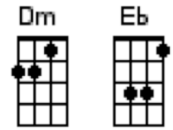

[Gm] Set me free why [F] don't cha babe

[Dm] Get out of my life why [Eb] don't cha babe

[Gm] 'cause you don't really [F] love me. You just [Dm] keep me hangin'[Eb] on

[Gm] No you don't really [F] need me. You just [Dm] keep me [Eb]... hangin'on