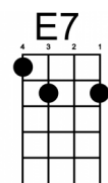

[E7] Woman you want me, give me a sign

And catch my breathing even closer behind

Do do [D] doo do, do doo do, do doo do, do doo do, do [E7] doo

[C] In touch with the [G] ground, I'm on the [F] hunt, I'm after you

Smell like I [C] sound, I'm lost in a [G] crowd

And I'm [F] hungry like the [D] wolf

Straddle the [C] line, in discord and [G] rhyme, I'm on the [F] hunt, I'm after you

Mouth is a-[C]-live, with juices like [G] wine, and I'm [F] hungry like the [D] wolf

[Em7] ///|/////|

[E7] Stalked in the forest, too close to hide

I'll be upon you by the moonlight side

Do do [D] doo do, do doo do, do doo do, do doo do, do [E7] doo

[E7] High blood drumming on your skin it's so tight

You feel my heat I'm just a moment behind

Do do [D] doo do, do doo do, do doo do, do doo do, do [E7] doo

[C] In touch with the [G] ground, I'm on the [F] hunt, I'm after you

Scent and a [C] sound, I'm lost and I'm [G] found

And I'm [F] hungry like the [D] wolf

Strut on a [C] line, it's discord and [G] rhyme, I howl and I [F] whine, I'm after you

Mouth is a-[C]-live, all running in-[G]-side, and I'm [F] hungry like the [D] wolf

[Em7] ///|/////|/////|/////|

Burning the [C] ground, I break from the [G] crowd, I'm on the [F] hunt, I'm after you

I smell like I [C] sound, I'm lost and I'm [G] found

And I'm [F] hungry like the [D] wolf

Strut on a [C] line, it's discord and [G] rhyme, I'm on the [F] hunt, I'm after you

Mouth is a-[C]-live with juices like [G] wine, and I'm [F] hungry like the [D] wolf <E7>

Hungry Like The Wolf