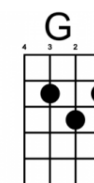

[E7] Woman you want me, give me a sign

And catch my breathing even closer behind

Do do [D] doo do, do doo do, do doo do, do doo do, do [E7] doo

[C] In touch with the [G] ground, I'm on the [F] hunt, I'm after you

Smell like I [C] sound, I'm lost in a [G] crowd

And I'm [F] hungry like the [D] wolf

Straddle the [C] line, in discord and [G] rhyme, I'm on the [F] hunt, I'm after you

Mouth is a-[C]-live, with juices like [G] wine, and I'm [F] hungry like the [D] wolf

[Em7] ///|/////|

[E7] Stalked in the forest, too close to hide

I'll be upon you by the moonlight side

Do do [D] doo do, do doo do, do doo do, do doo do, do [E7] doo

[E7] High blood drumming on your skin it's so tight

You feel my heat I'm just a moment behind

Do do [D] doo do, do doo do, do doo do, do doo do, do [E7] doo

[C] In touch with the [G] ground, I'm on the [F] hunt, I'm after you

Scent and a [C] sound, I'm lost and I'm [G] found

And I'm [F] hungry like the [D] wolf

Strut on a [C] line, it's discord and [G] rhyme, I howl and I [F] whine, I'm after you

Mouth is a-[C]-live, all running in-[G]-side, and I'm [F] hungry like the [D] wolf

[Em7] ///|/////|/////|/////|

Burning the [C] ground, I break from the [G] crowd, I'm on the [F] hunt, I'm after you

I smell like I [C] sound, I'm lost and I'm [G] found

And I'm [F] hungry like the [D] wolf

Strut on a [C] line, it's discord and [G] rhyme, I'm on the [F] hunt, I'm after you

Mouth is a-[C]-live with juices like [G] wine, and I'm [F] hungry like the [D] wolf <E7>

Hungry Like The Wolf