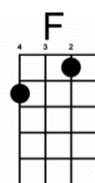

[E7] Woman you want me, give me a sign

And catch my breathing even closer behind

Do do [D] doo do, do doo do, do doo do, do doo do, do [E7] doo

[C] In touch with the [G] ground, I'm on the [F] hunt, I'm after you

Smell like I [C] sound, I'm lost in a [G] crowd

And I'm [F] hungry like the [D] wolf

Straddle the [C] line, in discord and [G] rhyme, I'm on the [F] hunt, I'm after you

Mouth is a-[C]-live, with juices like [G] wine, and I'm [F] hungry like the [D] wolf

[Em7] ///|/////|

[E7] Stalked in the forest, too close to hide

I'll be upon you by the moonlight side

Do do [D] doo do, do doo do, do doo do, do doo do, do [E7] doo

[E7] High blood drumming on your skin it's so tight

You feel my heat I'm just a moment behind

Do do [D] doo do, do doo do, do doo do, do doo do, do [E7] doo

[C] In touch with the [G] ground, I'm on the [F] hunt, I'm after you

Scent and a [C] sound, I'm lost and I'm [G] found

And I'm [F] hungry like the [D] wolf

Strut on a [C] line, it's discord and [G] rhyme, I howl and I [F] whine, I'm after you

Mouth is a-[C]-live, all running in-[G]-side, and I'm [F] hungry like the [D] wolf

[Em7] ///|/////|/////|/////|

Burning the [C] ground, I break from the [G] crowd, I'm on the [F] hunt, I'm after you

I smell like I [C] sound, I'm lost and I'm [G] found

And I'm [F] hungry like the [D] wolf

Strut on a [C] line, it's discord and [G] rhyme, I'm on the [F] hunt, I'm after you

Mouth is a-[C]-live with juices like [G] wine, and I'm [F] hungry like the [D] wolf <E7>

Hungry Like The Wolf