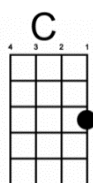

[E7] Woman you want me, give me a sign

And catch my breathing even closer behind

Do do [D] doo do, do doo do, do doo do, do doo do, do [E7] doo

[C] In touch with the [G] ground, I'm on the [F] hunt, I'm after you

Smell like I [C] sound, I'm lost in a [G] crowd

And I'm [F] hungry like the [D] wolf

Straddle the [C] line, in discord and [G] rhyme, I'm on the [F] hunt, I'm after you

Mouth is a-[C]-live, with juices like [G] wine, and I'm [F] hungry like the [D] wolf

[Em7] ///|/////|

[E7] Stalked in the forest, too close to hide

I'll be upon you by the moonlight side

Do do [D] doo do, do doo do, do doo do, do doo do, do [E7] doo

[E7] High blood drumming on your skin it's so tight

You feel my heat I'm just a moment behind

Do do [D] doo do, do doo do, do doo do, do doo do, do [E7] doo

[C] In touch with the [G] ground, I'm on the [F] hunt, I'm after you

Scent and a [C] sound, I'm lost and I'm [G] found

And I'm [F] hungry like the [D] wolf

Strut on a [C] line, it's discord and [G] rhyme, I howl and I [F] whine, I'm after you

Mouth is a-[C]-live, all running in-[G]-side, and I'm [F] hungry like the [D] wolf

[Em7] ///|/////|/////|/////|

Burning the [C] ground, I break from the [G] crowd, I'm on the [F] hunt, I'm after you

I smell like I [C] sound, I'm lost and I'm [G] found

And I'm [F] hungry like the [D] wolf

Strut on a [C] line, it's discord and [G] rhyme, I'm on the [F] hunt, I'm after you

Mouth is a-[C]-live with juices like [G] wine, and I'm [F] hungry like the [D] wolf <E7>

Hungry Like The Wolf